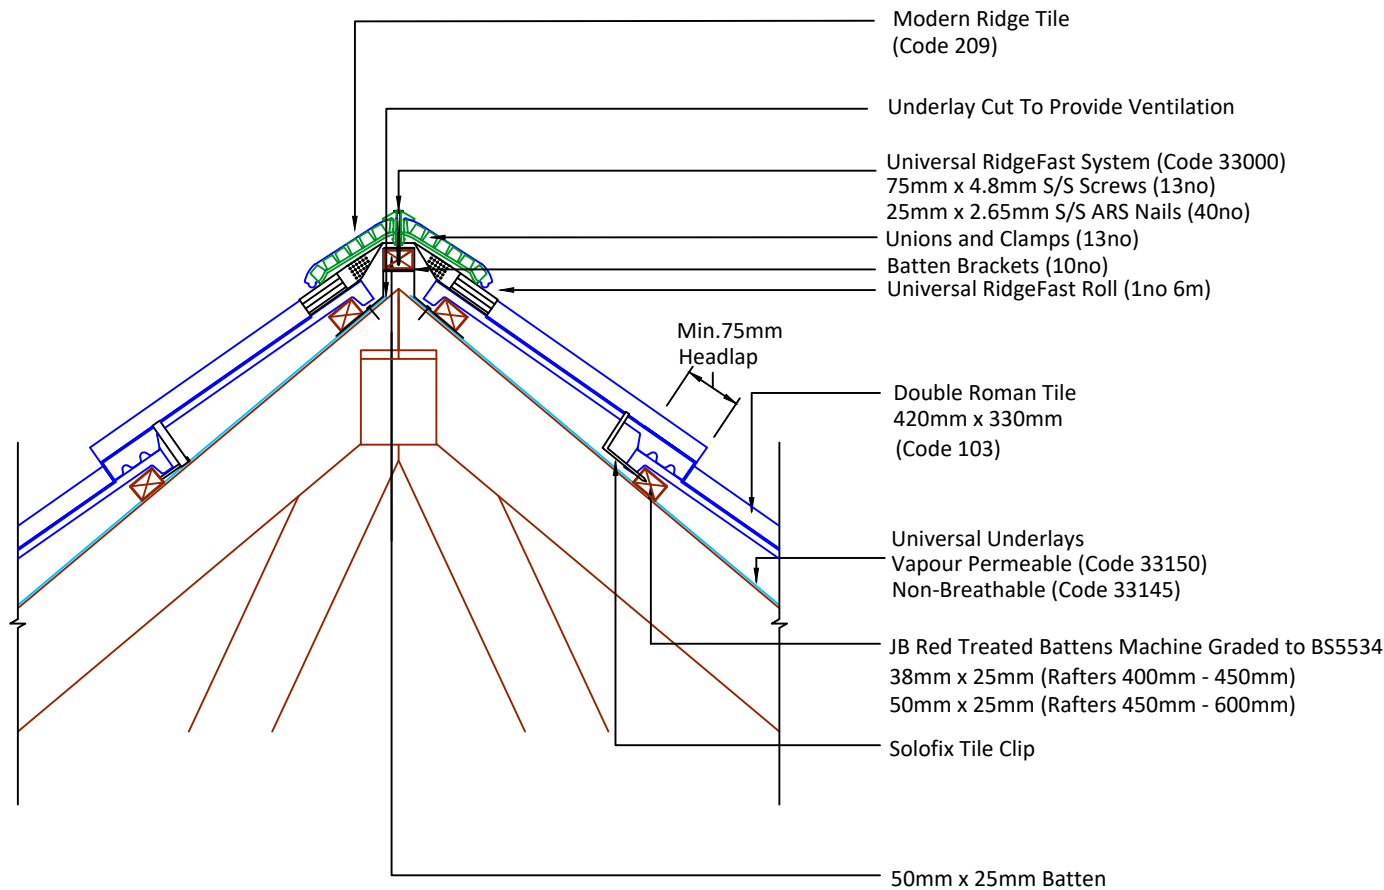

Feel free to talk to our experts at any time on 01283 722588.

Associated products & fixings  
Double Roman Aluminium Nails  
Code 30351 (500g)

Double Roman SoloFix Clips  
Code 30443 (100 Pack)  
Code 30433 (500 Pack)

DRAWING NUMBER  
79110340

DRAWING REVISION  
B

DRAWING TITLE

RidgeFast Dry Ventilated Ridge - Modern

SCALE

1:10

Double  
Roman