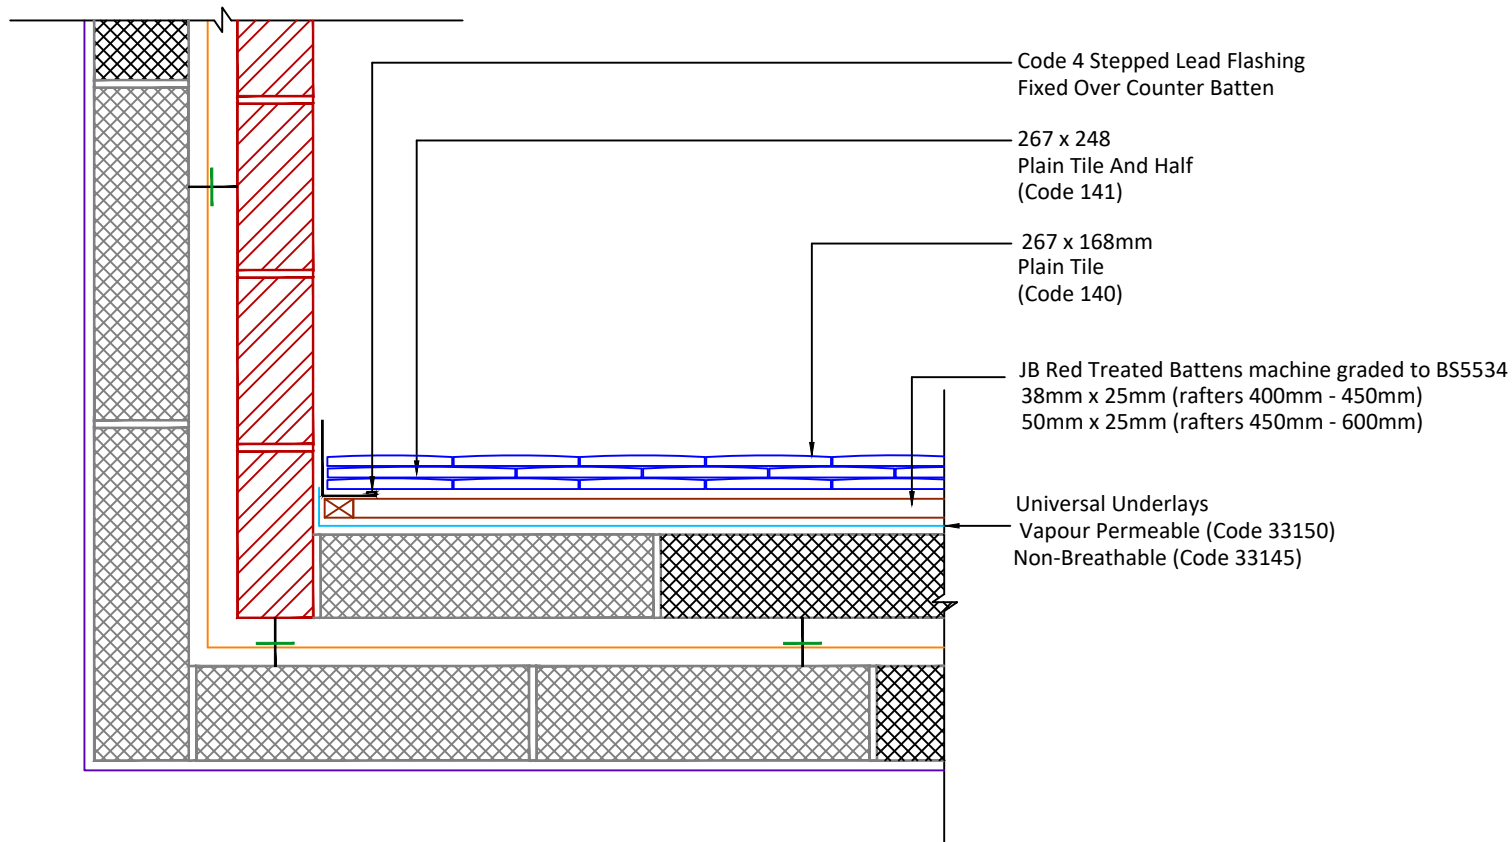

Feel free to talk to our experts at any time on 01283 722588.

Associated products & fixings

DRAWING NUMBER

93014000

DRAWING REVISION

A

DRAWING TITLE

Side Abutment

SCALE

1:10

Plain