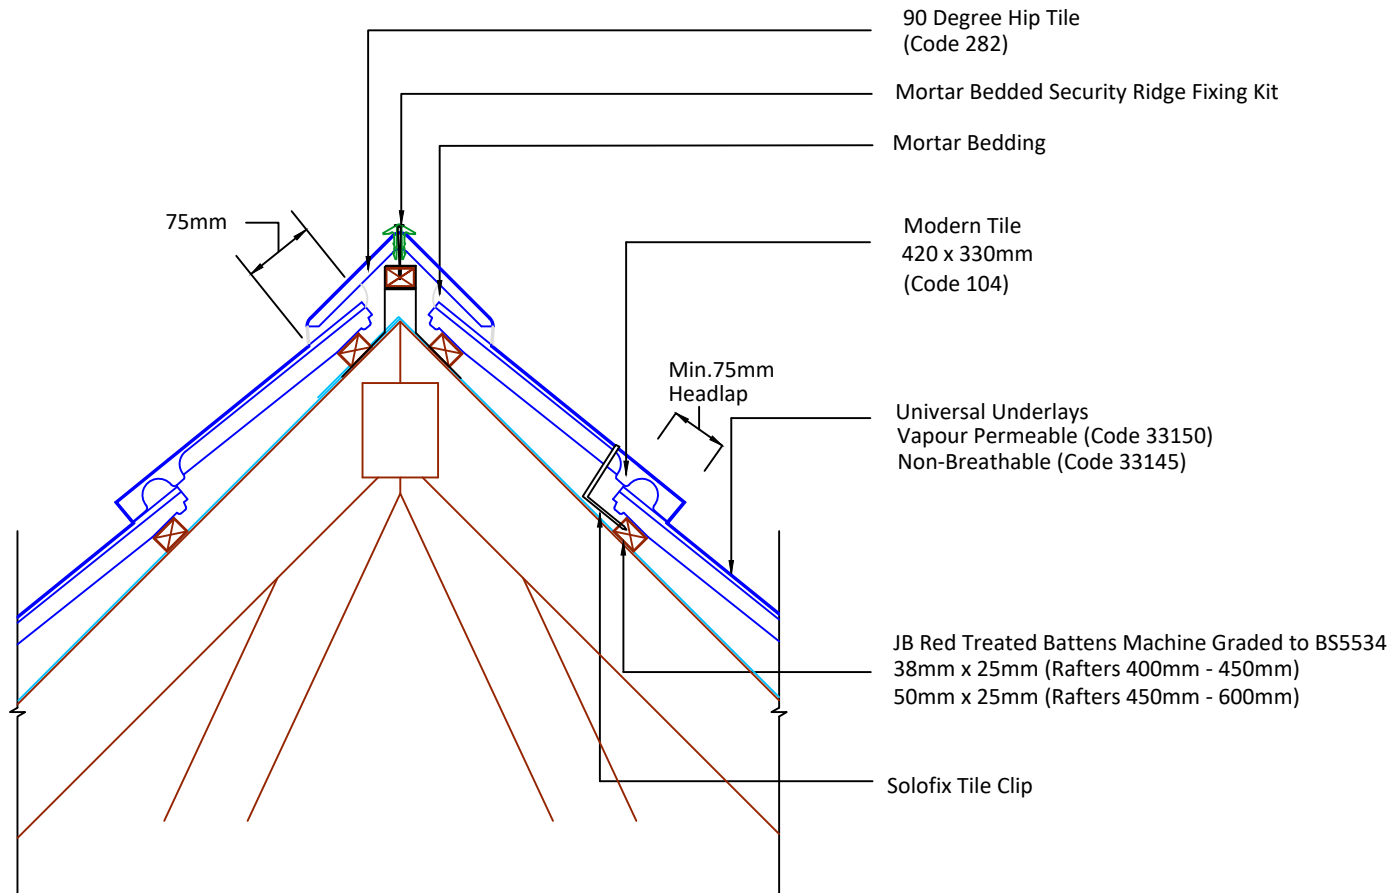

▲ Tilefix ▲ Specrite
▲ Estimator ▲ BIM

Visit marley.co.uk/technical-services
for a full suite of online tools to help with your
roof design, specification and fixing.

Feel free to talk to our experts at any time on
01283 722588.

Associated products & fixings
Modern Aluminium Nail Pack
Code 30350 (500g)

Modern SoloFix Tile Clips
Code 30440 (100 Pack)
Code 30430 (500 Pack)

Mortar Bedded Security Ridge Kit
Code 54366

DRAWING NUMBER
74710445

DRAWING REVISION
B

DRAWING TITLE

Mortar Bedded Ridge - 90° Angle

SCALE

1:10

Modern