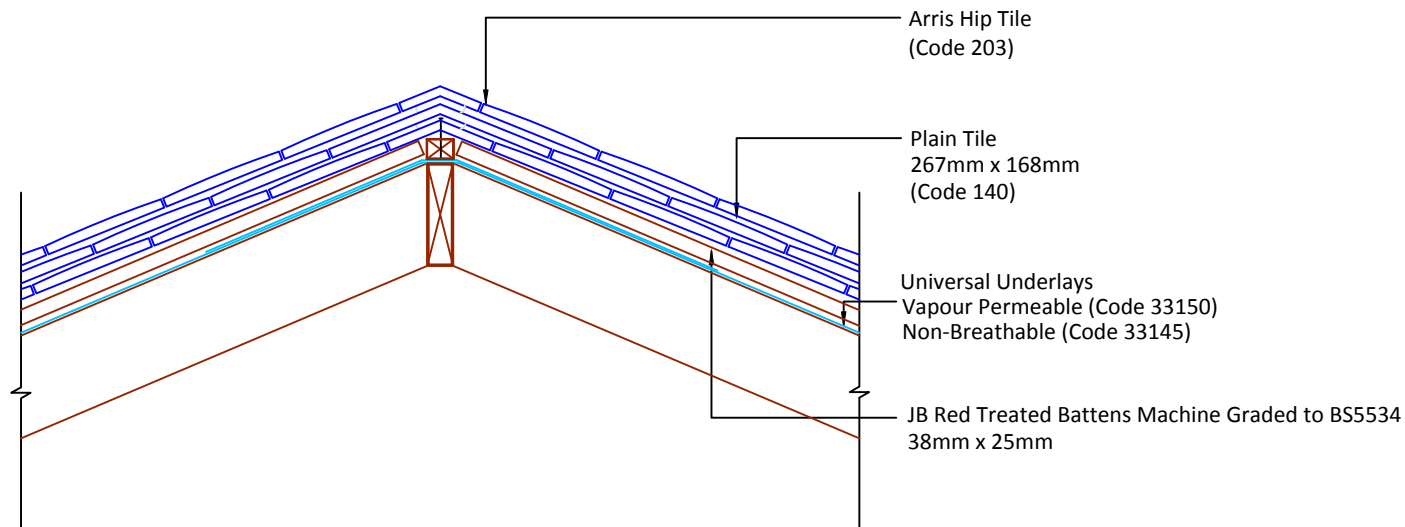

▲ Tilefix

▲ Specrite

▲ Estimator

▲ BIM

Visit marley.co.uk/technical-services for a full suite of online tools to help with your roof design, specification and fixing.

Feel free to talk to our experts at any time on 01283 722588.

Associated products & fixings

Plain Aluminium Nail Pack (500g)
(Code 30348)

DRAWING NUMBER

58514000

DRAWING REVISION

A

DRAWING TITLE

Arris Hip - 35°-40°

SCALE

1:10

Plain