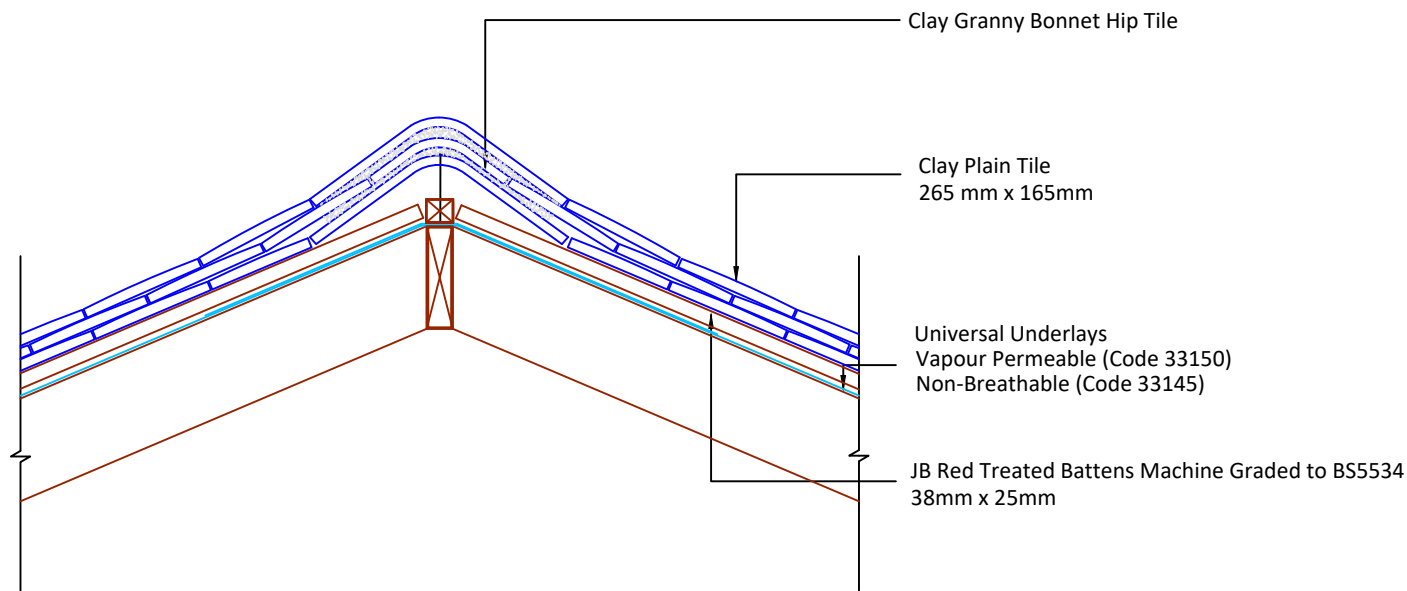

- ▲ Tilefix
- ▲ Specrite
- ▲ Estimator
- ▲ BIM

Visit marley.co.uk/technical-services for a full suite of online tools to help with your roof design, specification and fixing.

Feel free to talk to our experts at any time on 01283 722588.

Associated products & fixings

DRAWING NUMBER

597CPT00

DRAWING REVISION

A

DRAWING TITLE

Granny Bonnet Hip with Clay Plain Tiles 40°-60°

SCALE