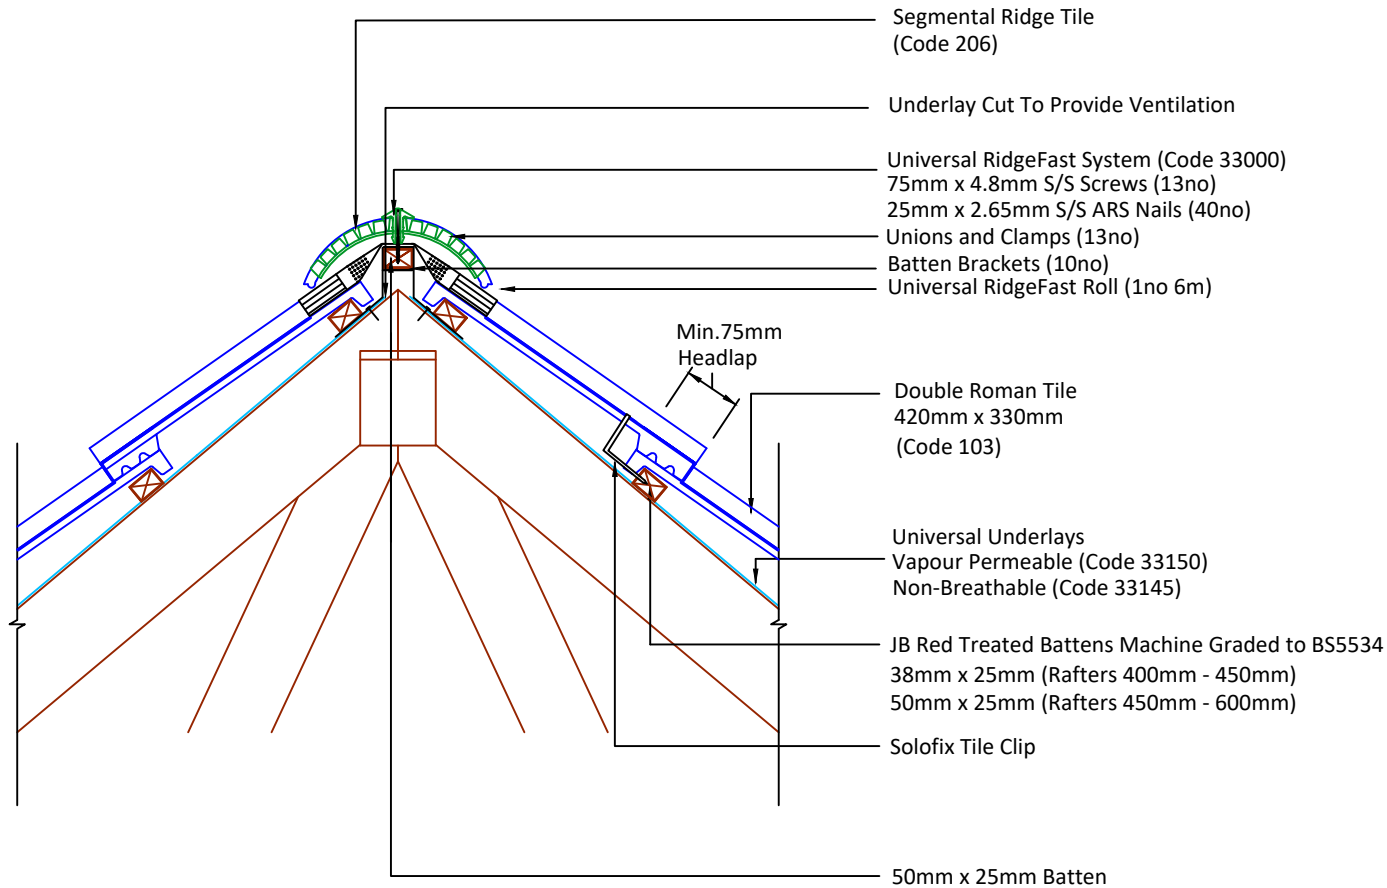

Feel free to talk to our experts at any time on 01283 722588.

Associated products & fixings  
Double Roman Aluminium Nails  
Code 30351 (500g)

Double Roman SoloFix Clips  
Code 30443 (100 Pack)  
Code 30433 (500 Pack)

DRAWING NUMBER  
79010340

DRAWING REVISION  
B

DRAWING TITLE

RidgeFast Dry Ventilated Ridge - Segmental

SCALE

1:10

Double Roman