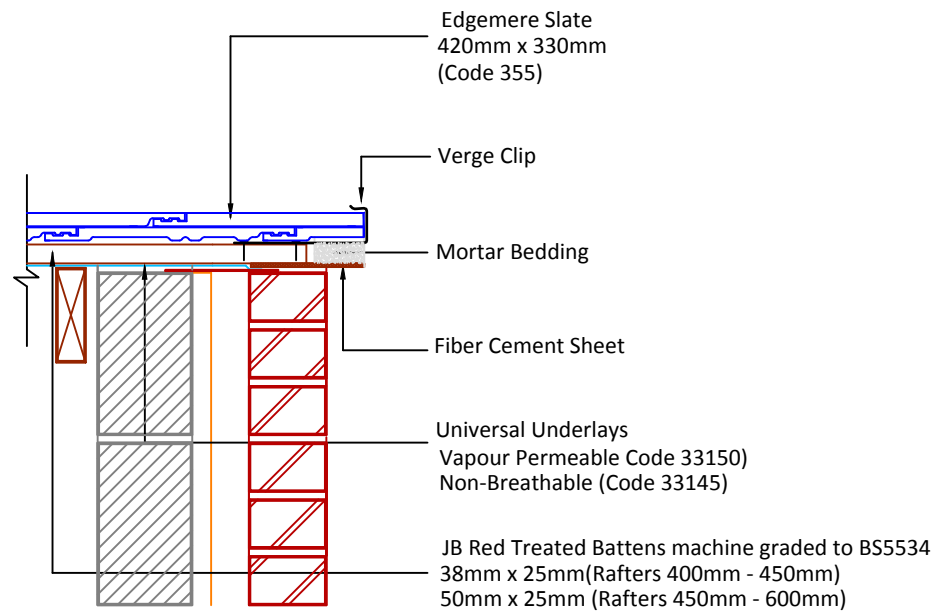

▲ Tilefix ▲ Specrite

▲ Estimator ▲ BIM

Visit marley.co.uk/technical-services for a full suite of online tools to help with your roof design, specification and fixing.

Feel free to talk to our experts at any time on 01283 722588.

Associated products & fixings

Edgemere Aluminium Nail Pack
Code 30398 (500g)

Edgemere SoloFix Tile Clips
Code 30441 (100 Pack)
Code 30431 (500 Pack)

Edgemere RH Verge Clip &
Nail Pack
Code 30263 (50 Pack)

Edgemere LH Verge Clip &
Nail Pack
Code 30263 (50 Pack)

DRAWING NUMBER
44635500

DRAWING REVISION
A

DRAWING TITLE

Mortar Bedded Verge with Bedded Fibre Cement Undercloak - RH

SCALE

1:10

Edgemere