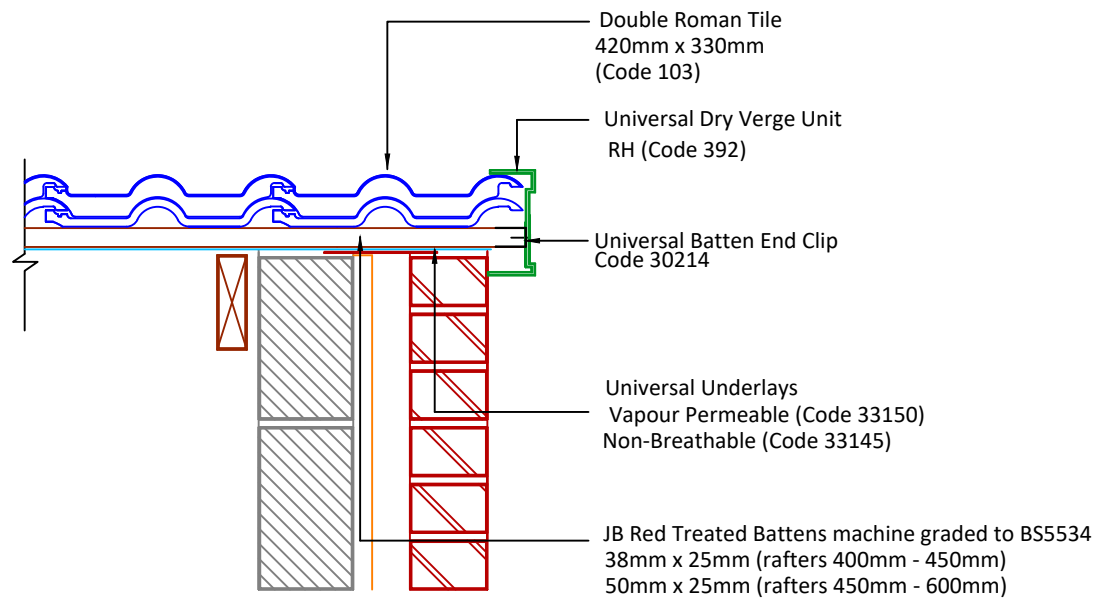

Tilefix Specrite

Estimator BIM

Visit marley.co.uk/technical-services for a full suite of online tools to help with your roof design, specification and fixing.

Feel free to talk to our experts at any time on 01283 722588.

Associated products & fixings

Double Roman Aluminium Nail Pack
Code 30351 (500g)

Double Roman SoloFix Tile Clips
Code 30443 (100 Pack)
Code 30433 (500 Pack)

Universal Batten End Clips
Code 30214 (56 Pack)

Universal Dry Verge Starter Kit
Code 53931

DRAWING NUMBER
41410300

DRAWING REVISION
B

DRAWING TITLE

Universal Dry Verge to Brickwork - RH

SCALE

1:10

Double
Roman