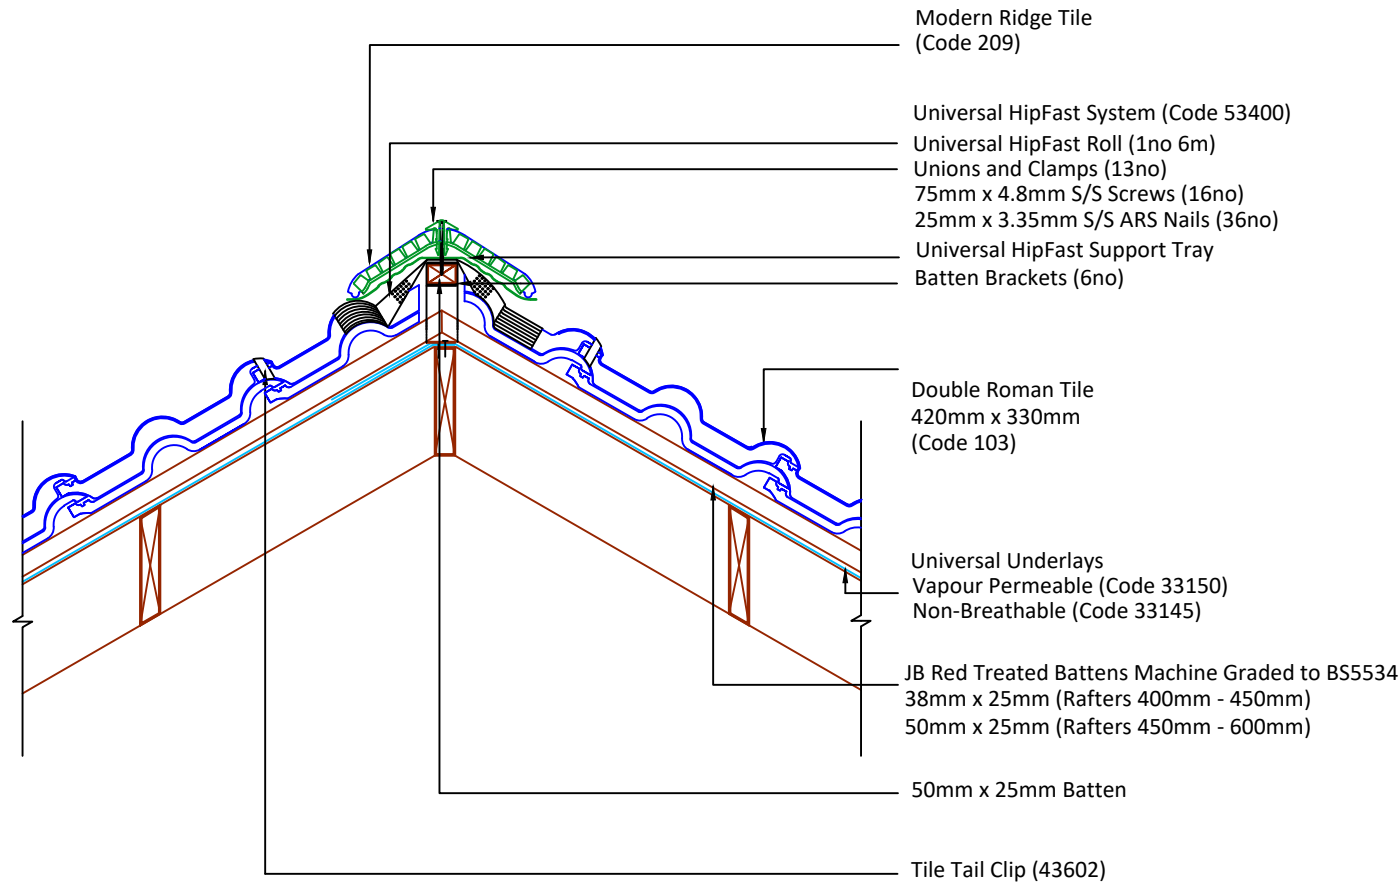

Tilefix Specrite

Estimator BIM

Visit marley.co.uk/technical-services for a full suite of online tools to help with your roof design, specification and fixing.

Feel free to talk to our experts at any time on 01283 722588.

Associated products & fixings

Double Roman Aluminium Nail Pack
Code 30351 (500g)

Double Roman SoloFix Tile Clips
Code 30443 (100 Pack)
Code 30433 (500 Pack)

Tile Head Clips
Code 43604 (20 Pack)

Tile Tail Clips
code 43602 (20 Pack)

DRAWING NUMBER

51010300

DRAWING REVISION

B

DRAWING TITLE

HipFast Dry Hip - Modern

SCALE

1:10

Double
Roman