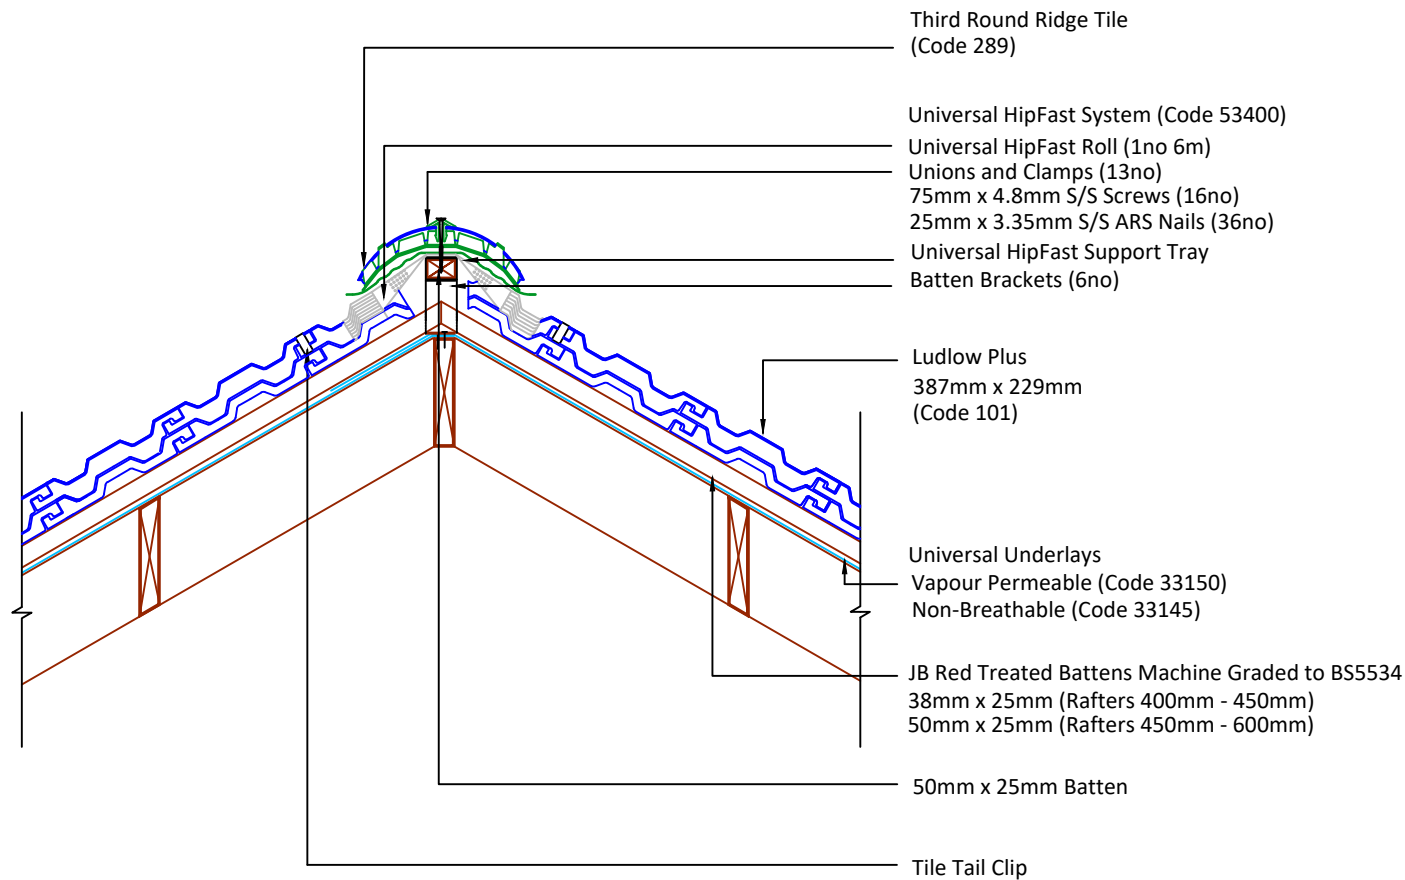

Visit marley.co.uk/technical-services for a full suite of online tools to help with your roof design, specification and fixing.

Feel free to talk to our experts at any time on 01283 722588.

Associated products & fixings

Ludlow Plus Aluminium Nail Pack
Code 30350 (500g)

Ludlow Plus SoloFix Tile Clips
Code 30440 (100 Pack)
Code 30430 (500 Pack)

Tile Head Clips
Code 43604 (20 Pack)

Tile Tail Clips
Code 43602 (Pack 20)

DRAWING NUMBER

51110100

DRAWING REVISION

B

DRAWING TITLE

HipFast Dry Hip - Third Round

SCALE

1:10

Ludlow Plus