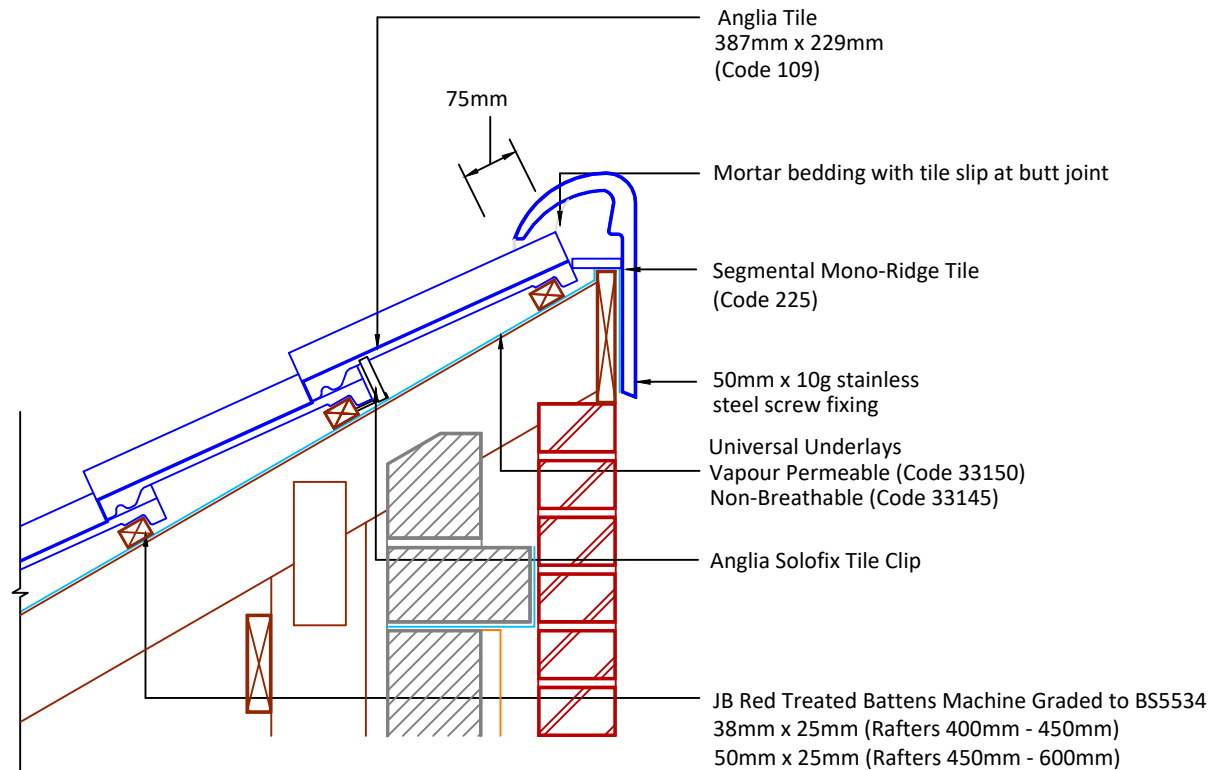

▲ Tilefix

▲ Specrite

▲ Estimator

▲ BIM

Visit marley.co.uk/technical-services for a full suite of online tools to help with your roof design, specification and fixing.

Feel free to talk to our experts at any time on 01283 722588.

Associated products & fixings

Anglia Aluminium Nail Pack
Code 30349 (500g)

Anglia SoloFix Tile Clips
Code 30444 (100 Pack)
Code 30434 (500 Pack)

DRAWING NUMBER
78018630

DRAWING REVISION
A

DRAWING TITLE

Mortar Bedded Mono-Ridge - Segmental

SCALE

1:10

Anglia