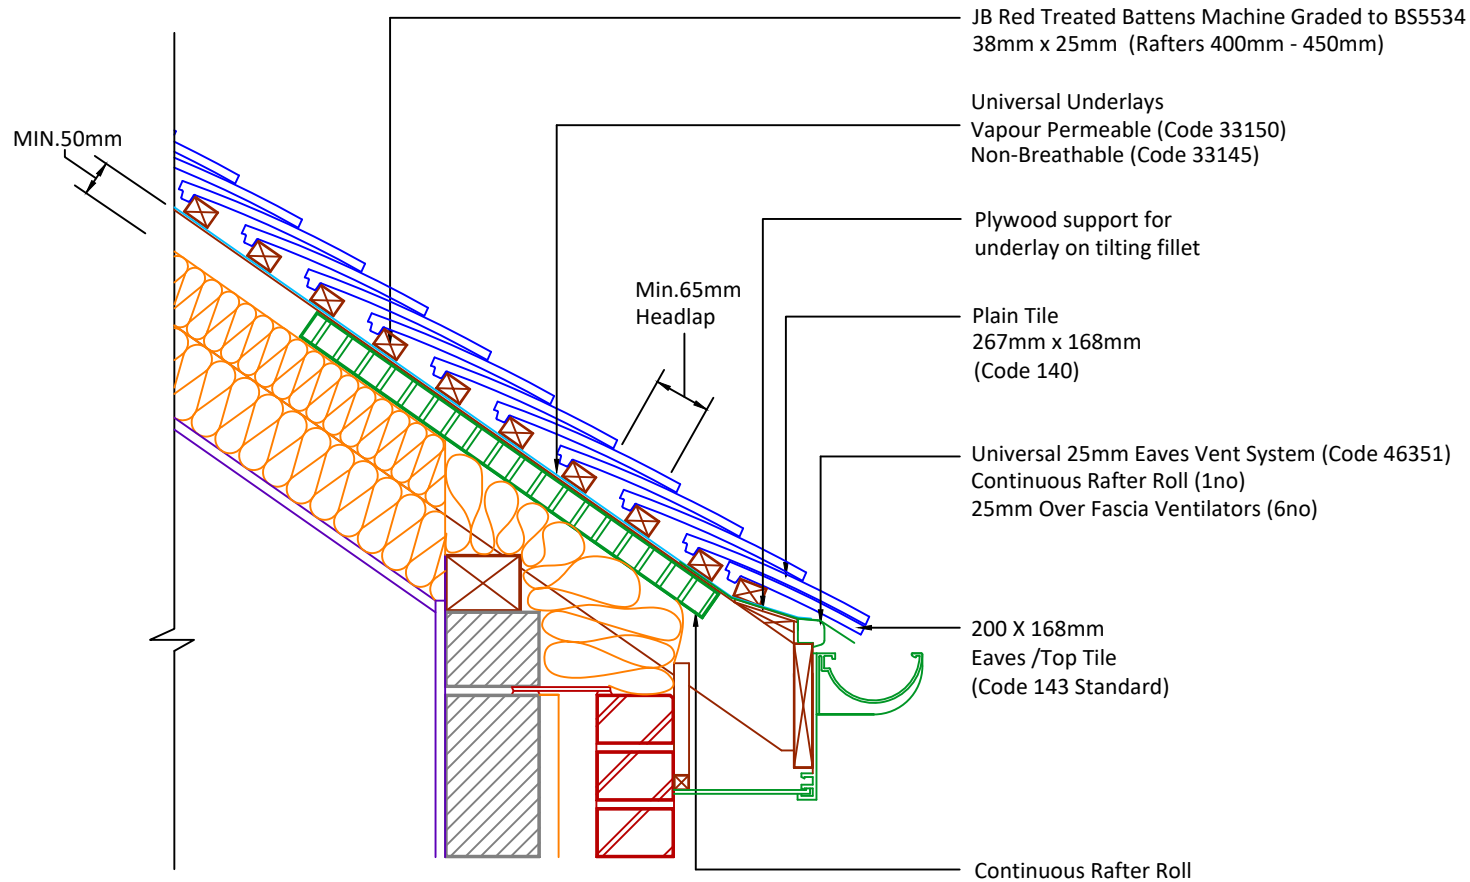

Tilefix Specrite

Estimator BIM

Visit marley.co.uk/technical-services for a full suite of online tools to help with your roof design, specification and fixing.

Feel free to talk to our experts at any time on 01283 722588.

Associated products & fixings

Plain Aluminium Nail Pack
Code 30348 (500g)

Continuous Rafter Roll (2 x 6m)
purchased separately
(Code 46323)

DRAWING NUMBER
35214035

DRAWING REVISION
B

DRAWING TITLE

Fascia Ventilated Eaves 25mm - Warm Roof

SCALE

1:10

Plain