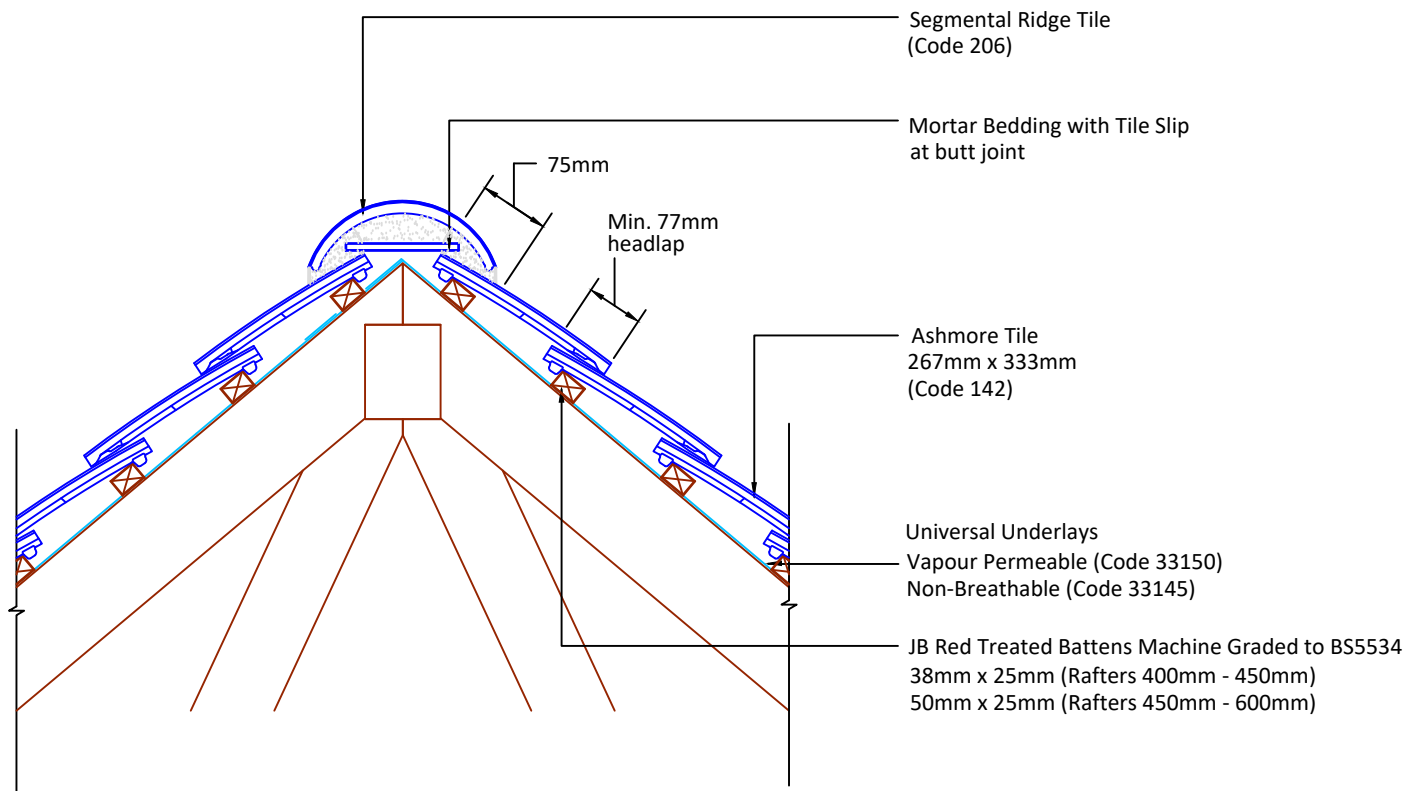

▲ Tilefix ▲ Specrite
▲ Estimator ▲ BIM

Visit marley.co.uk/technical-services for a full suite of online tools to help with your roof design, specification and fixing.

Feel free to talk to our experts at any time on 01283 722588.

Associated products & fixings

Ashmore Aluminium Nail Pack
Code 30398 (500g)

Ashmore Stainless Steel Tile Clip
Code 30130 (100 Pack)

DRAWING NUMBER
74014240

DRAWING TITLE

SCALE

DRAWING REVISION
A

Mortar Bedded Ridge - Segmental