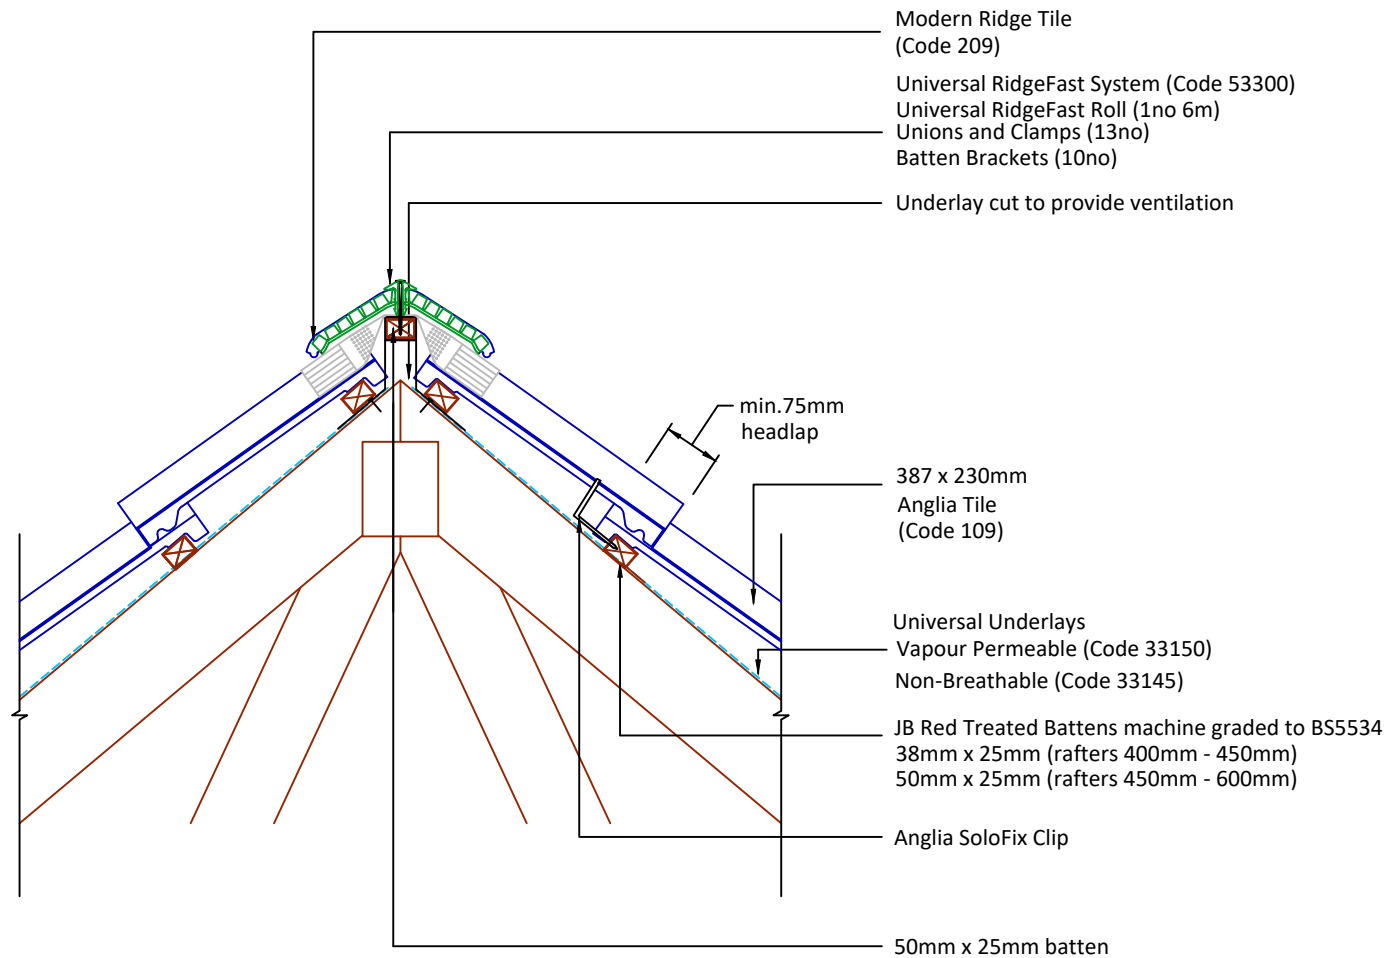

▲ Tilefix

▲ Specrite

▲ Estimator

▲ BIM

Visit marley.co.uk/technical-services for a full suite of online tools to help with your roof design, specification and fixing.

Feel free to talk to our experts at any time on 01283 722588.

Associated products & fixings

Anglia SoloFix Tile Clips
Code 30444 (100 Pack)
Code 30434 (500 Pack)

Modern Ridge Tile
(Code 209)

Universal RidgeFast System (Code 53300)
Universal RidgeFast Roll (1no 6m)
Unions and Clamps (13no)
Batten Brackets (10no)

Underlay cut to provide ventilation

min.75mm
headlap

387 x 230mm
Anglia Tile
(Code 109)

Universal Underlays
Vapour Permeable (Code 33150)
Non-Breathable (Code 33145)

JB Red Treated Battens machine graded to BS5534
38mm x 25mm (rafters 400mm - 450mm)
50mm x 25mm (rafters 450mm - 600mm)

Anglia SoloFix Clip

50mm x 25mm batten

DRAWING NUMBER
79118640

DRAWING REVISION
B

DRAWING TITLE

RidgeFast Dry Ventilated Ridge - Modern

SCALE

1:10