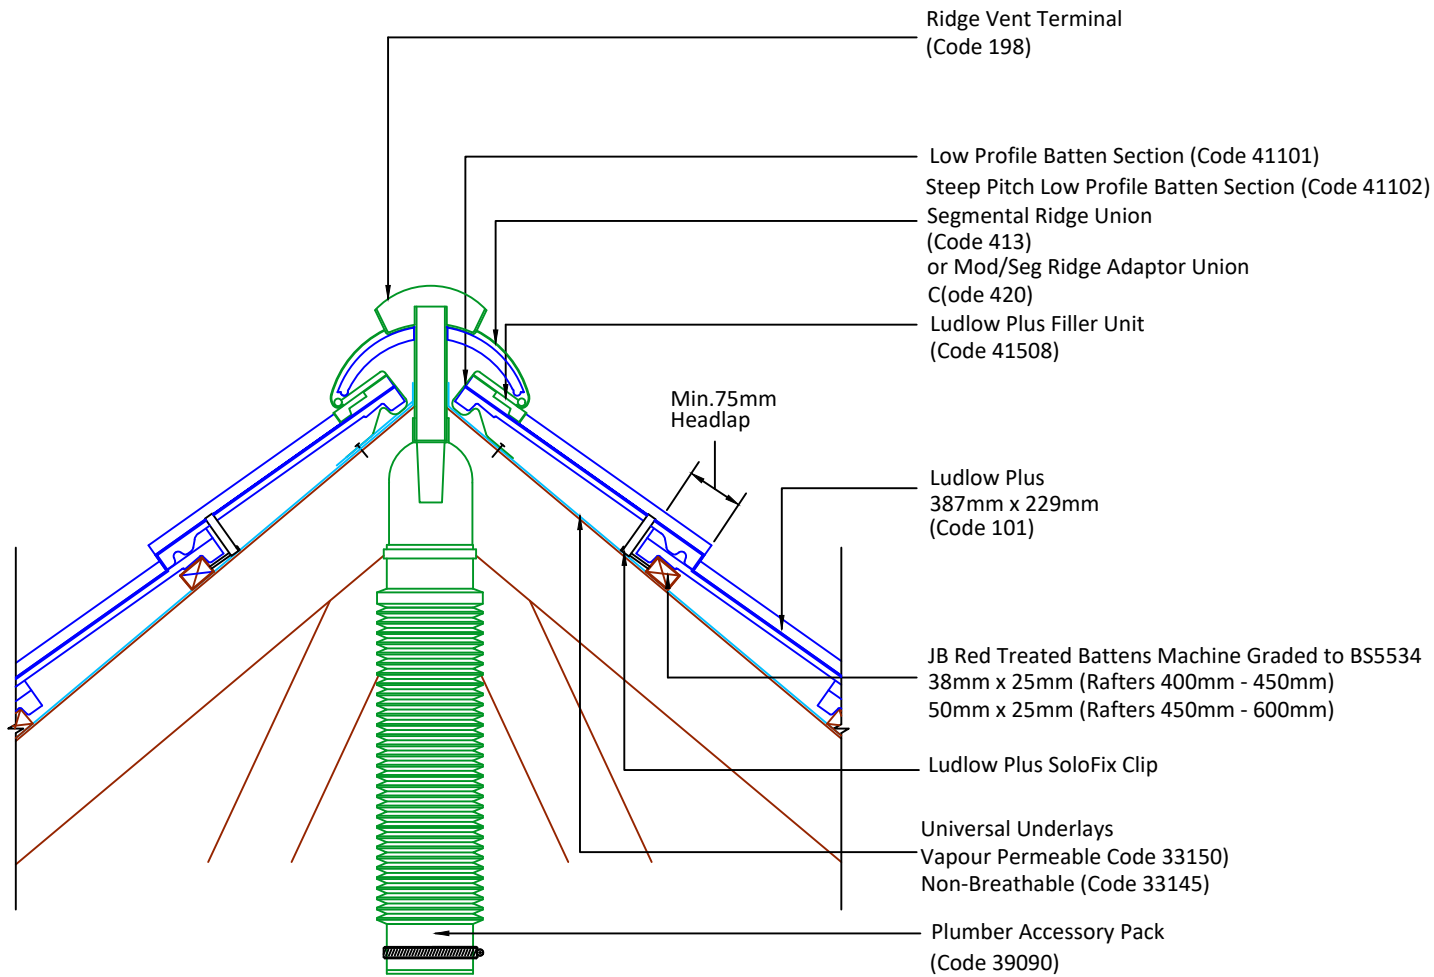

Feel free to talk to our experts at any time on 01283 722588.

Associated products & fixings

Ludlow Plus Aluminium Nail Pack  
Code 30350 (500g)

Ludlow Plus SoloFix Tile Clips  
Code 30440 (100 Pack)  
Code 30430 (500 Pack)

\*Cover Batten Section slots with Blanking Tape (Code 33001) for a distance of at least 600mm either side of the vent.

DRAWING NUMBER  
85510140

DRAWING REVISION  
A

DRAWING TITLE

Ridge Terminals Extract Ventilation - Dry Fix

SCALE

1:10

Ludlow Plus