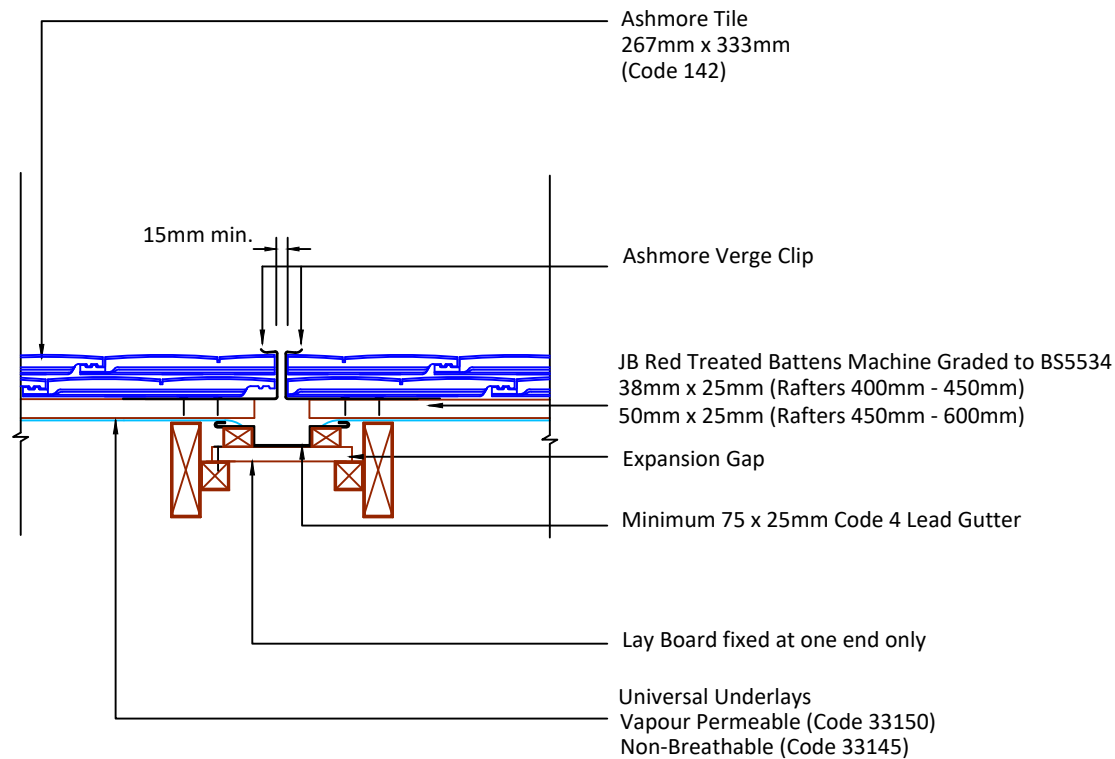

▲ Tilefix ▲ Specrite
▲ Estimator ▲ BIM

Visit marley.co.uk/technical-services for a full suite of online tools to help with your roof design, specification and fixing.

Feel free to talk to our experts at any time on 01283 722588.

Associated products & fixings

Ashmore Aluminium Nail Pack
Code 30398 (500g)

Ashmore Stainless Steel Tile Clip
Code 30130 (100 Pack)

Ashmore RH Verge Clip &
Nail Pack
Code 30263 (50 Pack)

Ashmore LH Verge Clip &
Nail Pack
Code 30263 (50 Pack)

DRAWING NUMBER
82014200

DRAWING REVISION
A

DRAWING TITLE

Lead Expansion Joint

SCALE

1:10

Ashmore