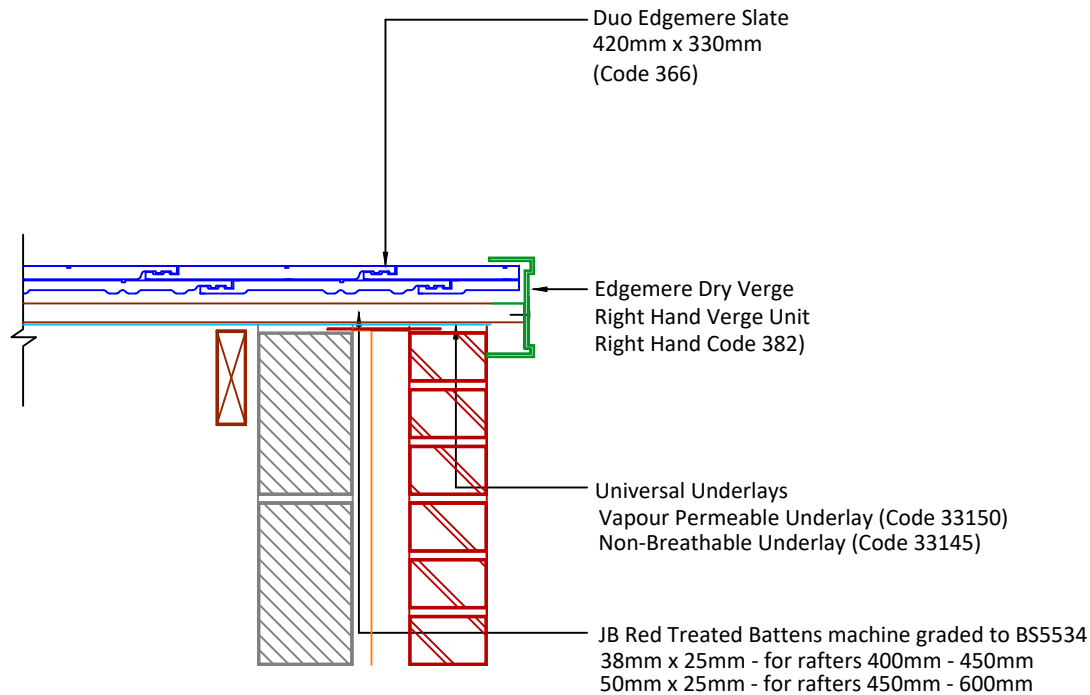

#### Associated products & fixings

Duo Edgemere Aluminium Nail  
Pack  
Code 30398 (500g Pack)

Duo Edgemere SoloFix Tile Clips  
Code 30441 (100 Pack)  
Code 30431 (500 Pack)

Duo Edgemere RH Verge Clip &  
Nail Pack  
Code 30263 (50 Pack)

Duo Edgemere LH Verge Clip &  
Nail Pack  
Code 30263 (50 Pack)

DRAWING NUMBER  
41436600

DRAWING REVISION  
A

DRAWING TITLE

Duo Edgemere Dry Verge to Brickwork RH

SCALE

1:10

Duo-Edgemere