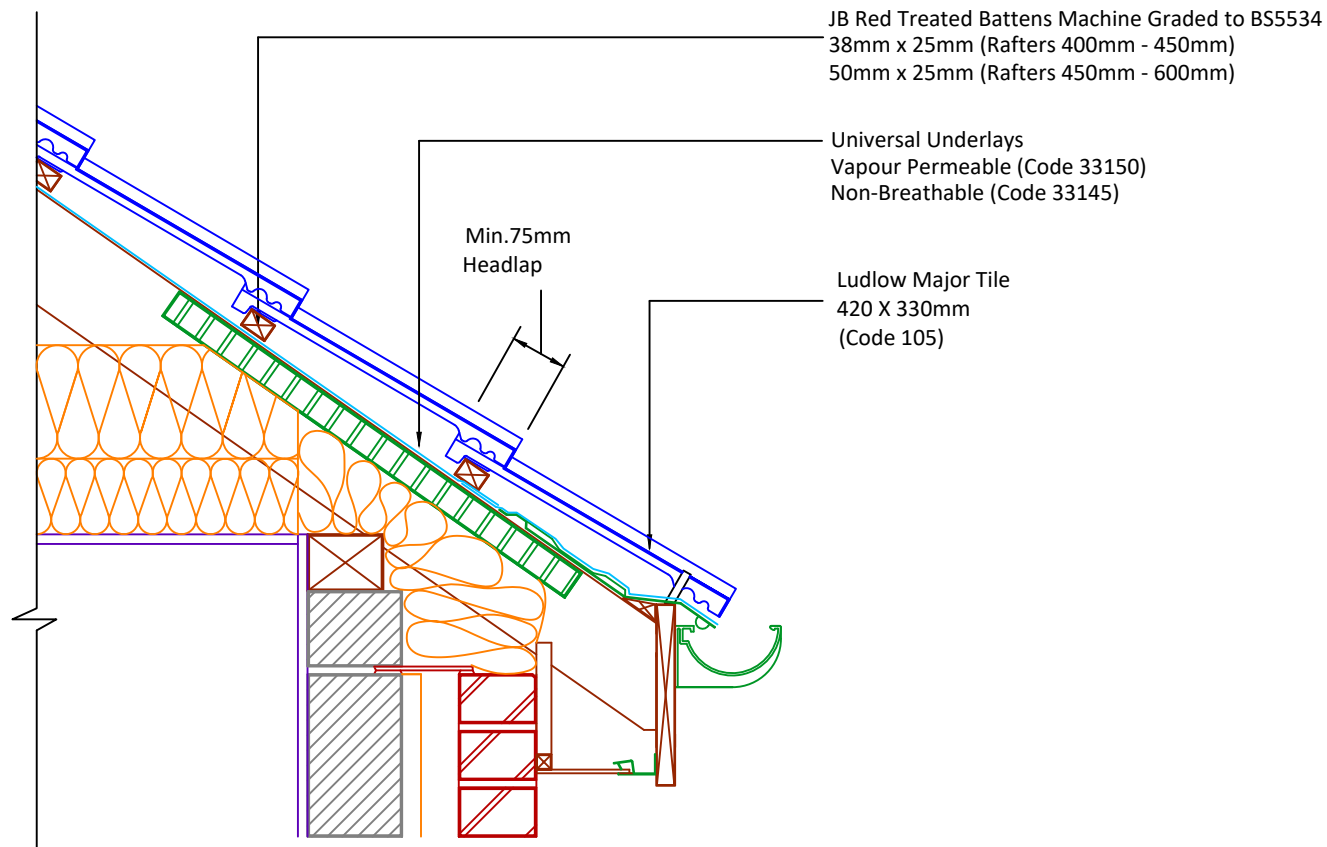

Tilefix Specrite
Estimator BIM

Visit marley.co.uk/technical-services
for a full suite of online tools to help with your
roof design, specification and fixing.

Feel free to talk to our experts at any time on
01283 722588.

Associated products & fixings

Ludlow Major Aluminium Nail
Pack
Code 30371 (500g)

Ludlow Major SoloFix Tile Clips
Code 30440 (100 Pack)
Code 30430 (500 Pack)

Ludlow Major Eave Clip &
Nail Packs
Code 30277 (100 No)

Continuous Rafter Roll (2x6
metre)
(Available for purchase
separately)
Code 46323

DRAWING NUMBER

35810535

DRAWING REVISION

A

DRAWING TITLE

Soffit Ventilated Eaves 10mm - Cold Roof

SCALE