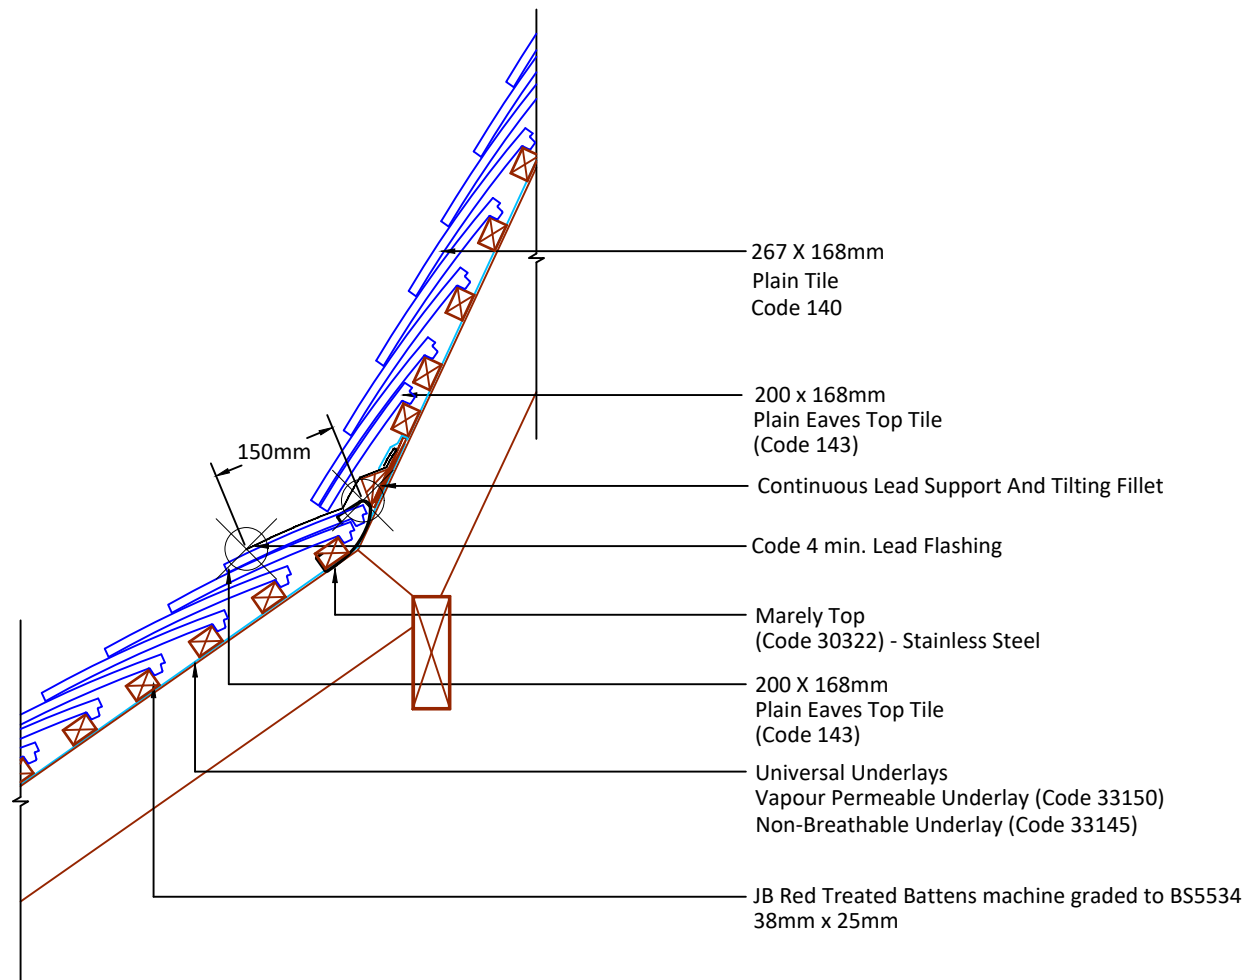

Feel free to talk to our experts at any time on 01283 722588.

Associated products & fixings

Plain Aluminium Nail Pack  
Code 30348 (500g)

DRAWING NUMBER

80014035

DRAWING REVISION

A

DRAWING TITLE

Change of Pitch

SCALE

1:10

Plain