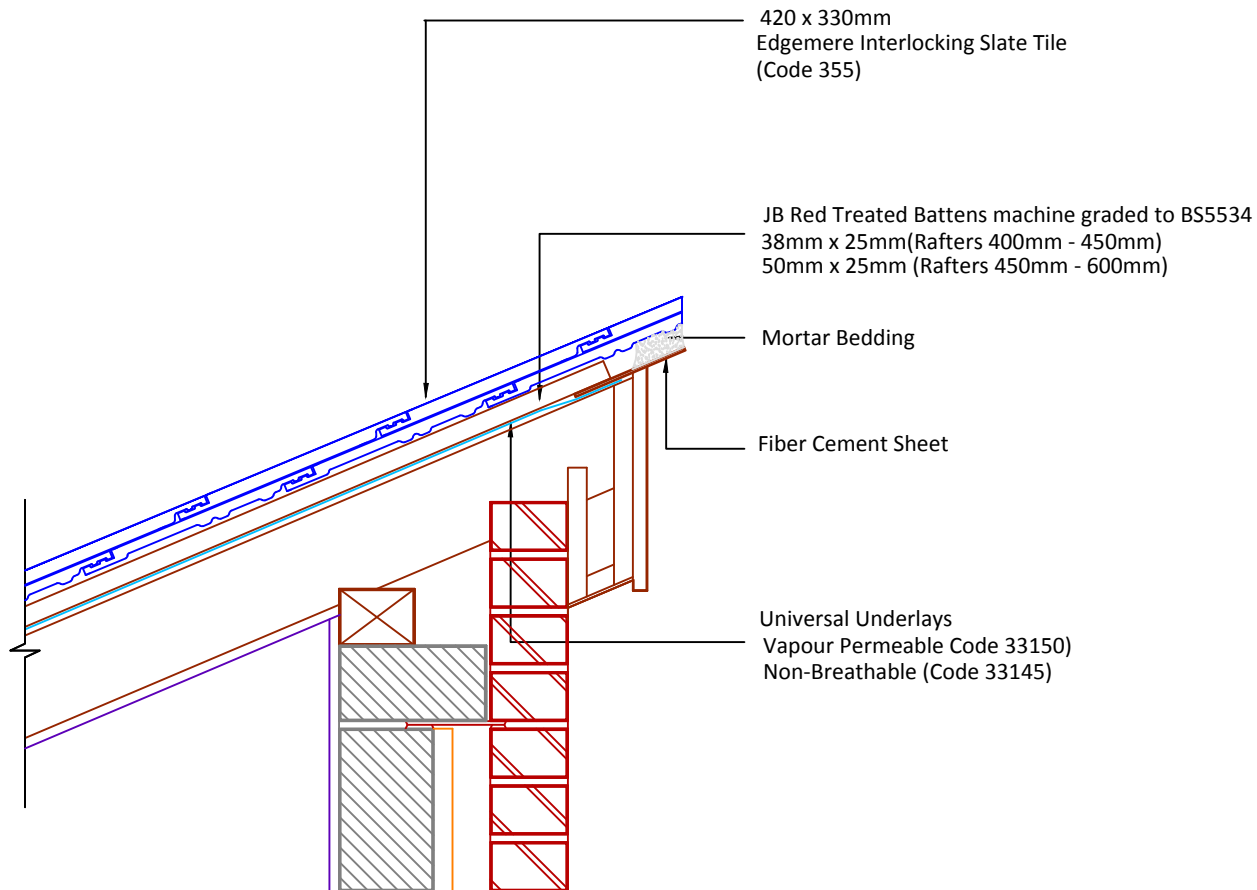

▲ Tilefix ▲ Specrite

▲ Estimator ▲ BIM

Visit marley.co.uk/technical-services for a full suite of online tools to help with your roof design, specification and fixing.

Feel free to talk to our experts at any time on 01283 722588.

Associated products & fixings

Edgemere Aluminium Nail Pack
Code 30398 (500g)

Edgemere SoloFix Tile Clips
Code 30441 (100 Pack)
Code 30431 (500 Pack)

Edgemere RH Verge Clip &
Nail Pack
Code 30263 (50 Pack)

Edgemere LH Verge Clip &
Nail Pack
Code 30263 (50 Pack)

DRAWING NUMBER
45435500

DRAWING REVISION
A

DRAWING TITLE

Mortar Bedded Raking Verge with Nailed Fibre Cement Undercloak - RH

SCALE

1:10

Edgemere