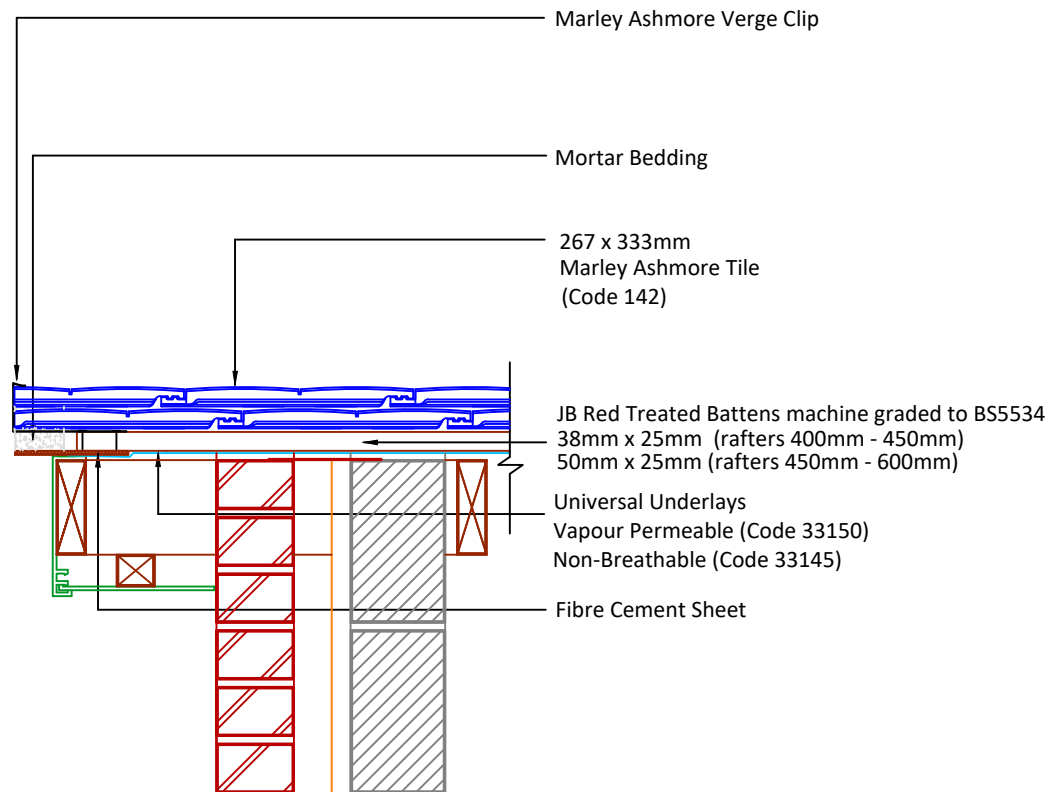

Feel free to talk to our experts at any time on 01283 722588.

Associated products & fixings

Ashmore Aluminium Nail Pack  
Code 30398 (500g)

Ashmore Stainless Steel Tile Clip  
Code 30130 (100 Pack)

Ashmore RH Verge Clip & Nail Pack  
Code 30263 (50 Pack)

Ashmore LH Verge Clip & Nail Pack  
Code 30263 (50 Pack)

DRAWING NUMBER  
45514200

DRAWING REVISION  
A

DRAWING TITLE

Mortar Bedded Verge with Nailed Fibre Cement Undercloak LH

SCALE

1:10

Ashmore