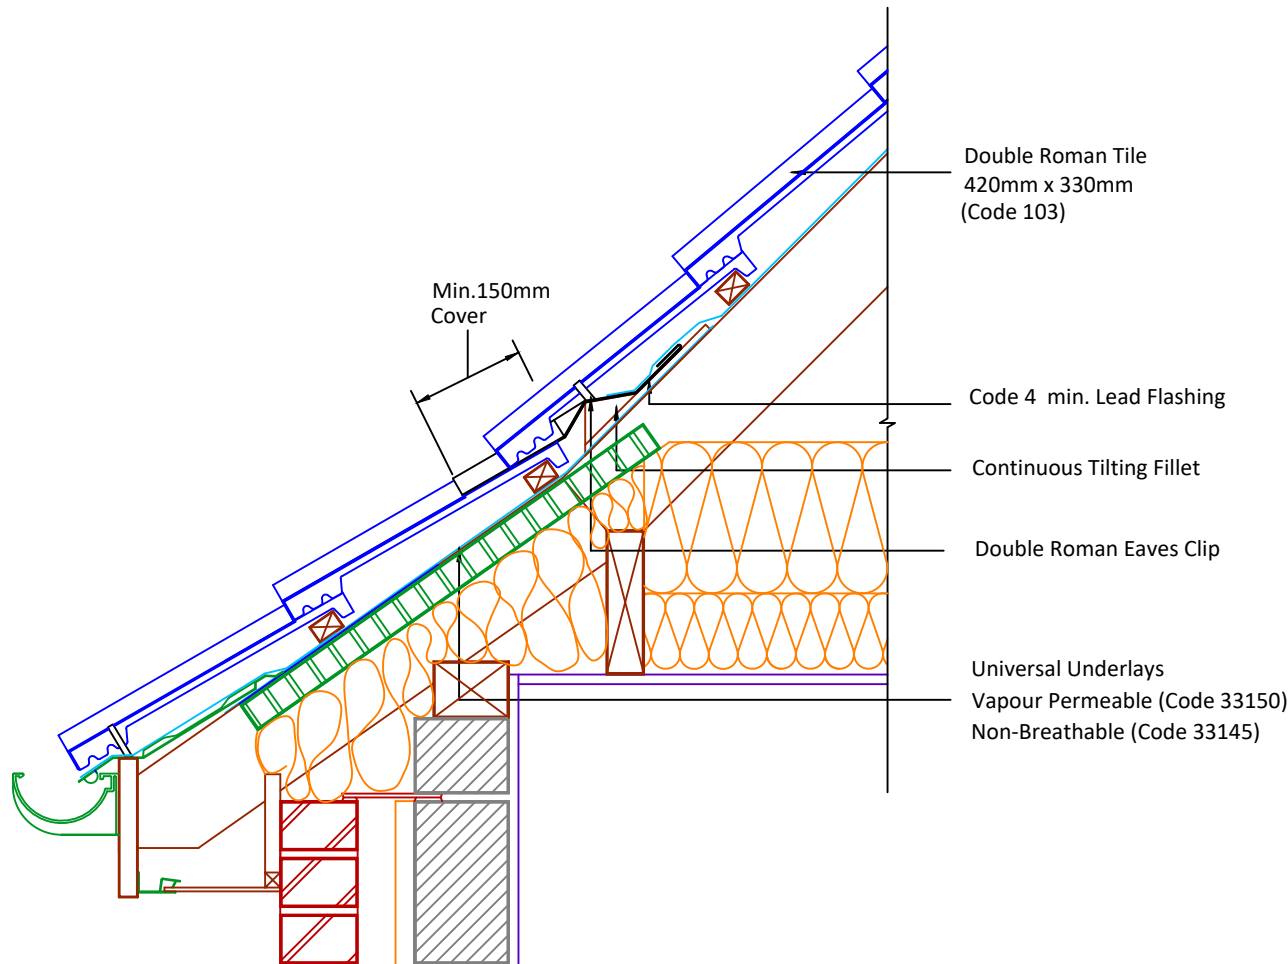

Feel free to talk to our experts at any time on 01283 722588.

Associated products & fixings  
Double Roman Aluminium Nail Pack  
Code 30351 (500g)

Double Roman SoloFix Tile Clips  
Code 30443 (100 Pack)  
Code 30433 (500 Pack)

Double Roman RH Verge  
Clip & Nail Pack  
Code 30289 (50 Pack)

Double Roman LH Verge  
Clip & Nail Pack  
Code 30290 (50 Pack)

DRAWING NUMBER  
80610335

DRAWING REVISION  
A

DRAWING TITLE

Sprocket - Tiling Below Change of Pitch

SCALE

1:10

Double  
Roman