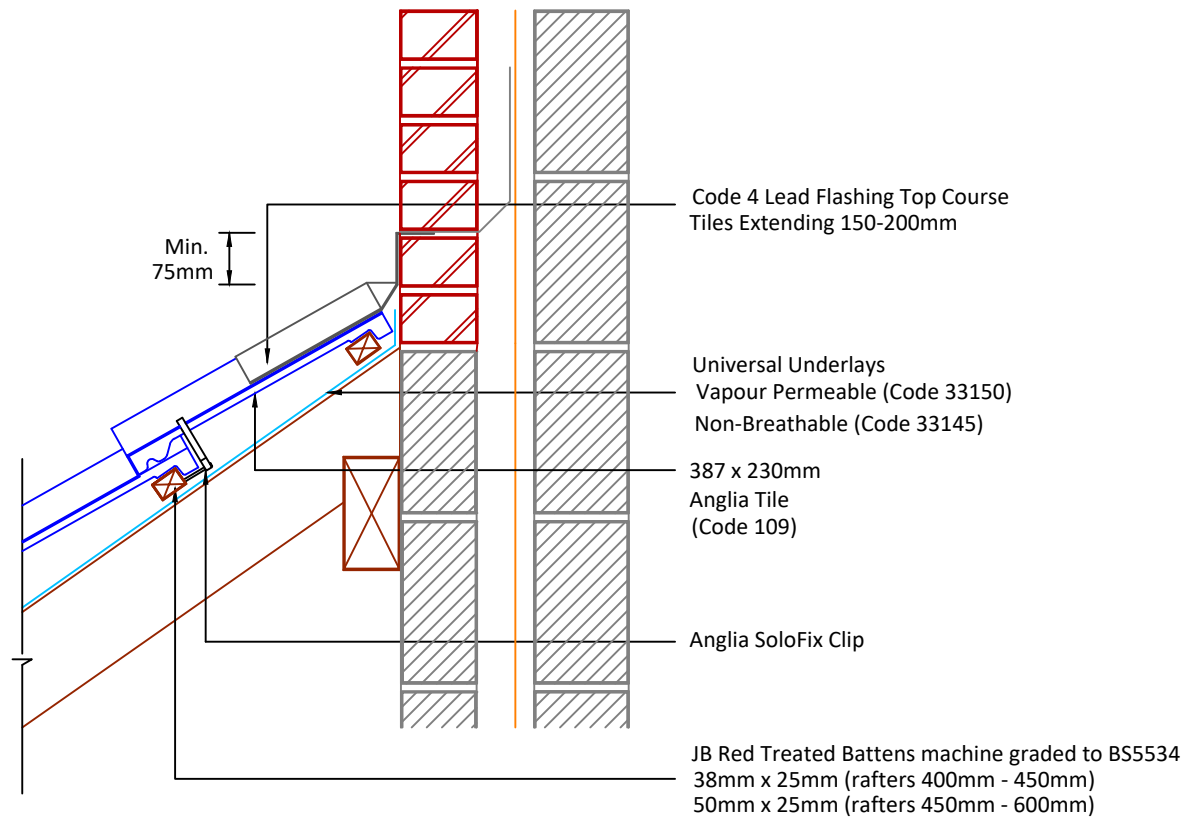

▲ Tilefix ▲ Specrite

▲ Estimator ▲ BIM

Visit marley.co.uk/technical-services for a full suite of online tools to help with your roof design, specification and fixing.

Feel free to talk to our experts at any time on 01283 722588.

Associated products & fixings

DRAWING NUMBER
67018365

DRAWING REVISION
A

DRAWING TITLE

Top Edge Abutment - Lead Flashing

SCALE

1:10

Anglia