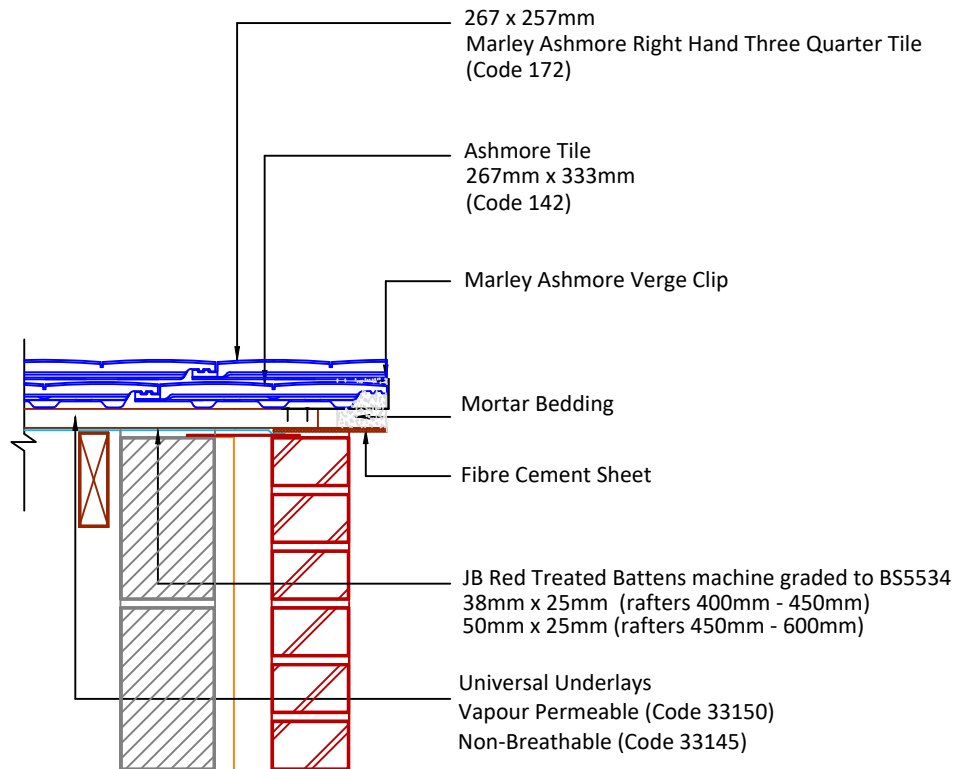

Feel free to talk to our experts at any time on 01283 722588.

Associated products & fixings

Ashmore Aluminium Nail Pack  
Code 30398 (500g)

Ashmore Stainless Steel Tile Clip  
Code 30130 (100 Pack)

Ashmore RH Verge Clip & Nail Pack  
Code 30263 (50 Pack)

Ashmore LH Verge Clip & Nail Pack  
Code 30263 (50 Pack)

DRAWING NUMBER  
44614200

DRAWING REVISION  
A

DRAWING TITLE

Mortar Bedded Verge with Bedded Fibre Cement Undercloak RH

SCALE

1:10

Ashmore