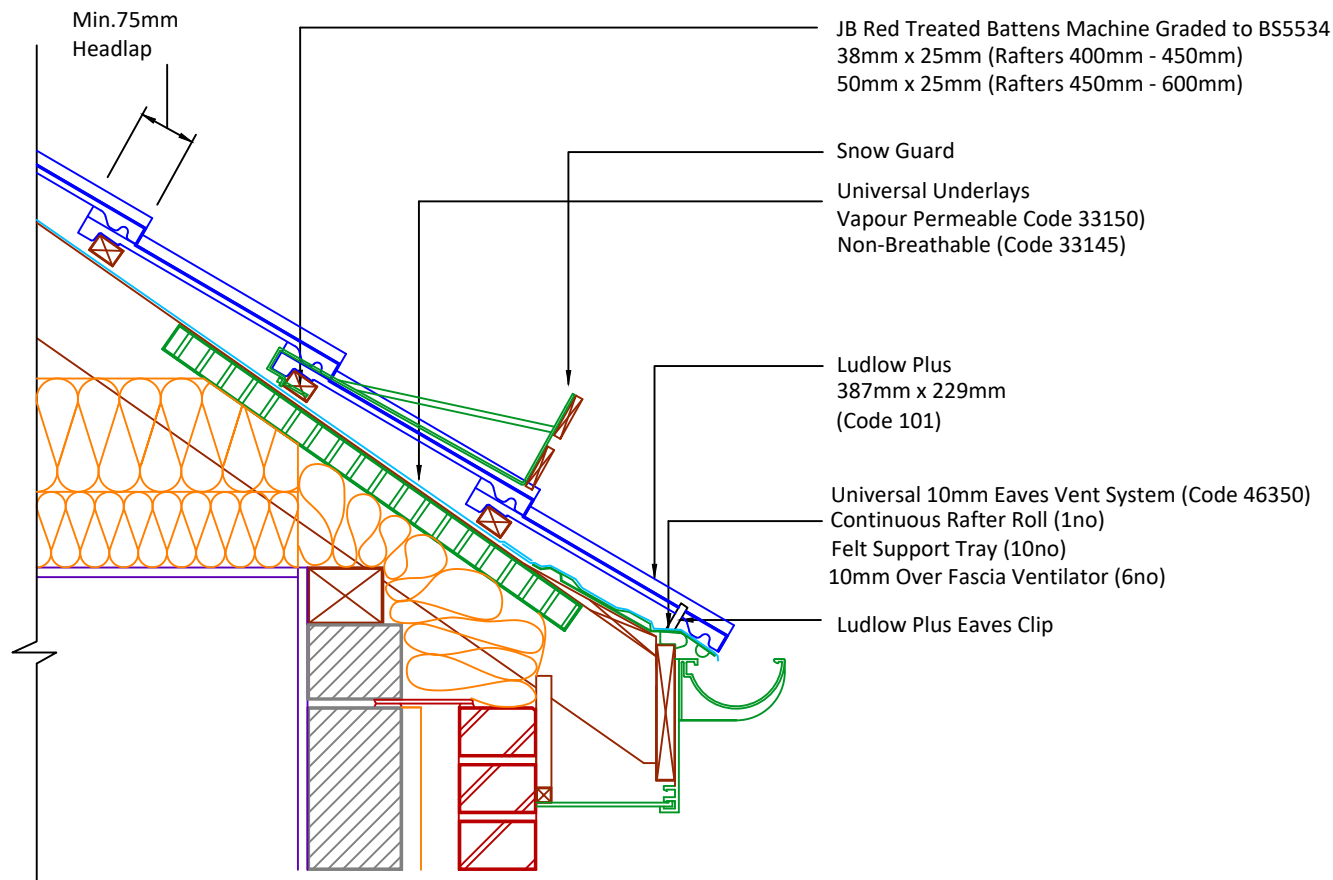

▲ Tilefix ▲ Specrite

▲ Estimator ▲ BIM

Visit marley.co.uk/technical-services for a full suite of online tools to help with your roof design, specification and fixing.

Feel free to talk to our experts at any time on 01283 722588.

Associated products & fixings

Ludlow Plus Aluminium Nail Pack
Code 30350 (500g)

Ludlow Plus SoloFix Tile Clips
Code 30440 (100 Pack)
Code 30430 (500 Pack)

DRAWING NUMBER
87010135

DRAWING REVISION
A

DRAWING TITLE

Snow Guards

SCALE

1:10

Ludlow Plus