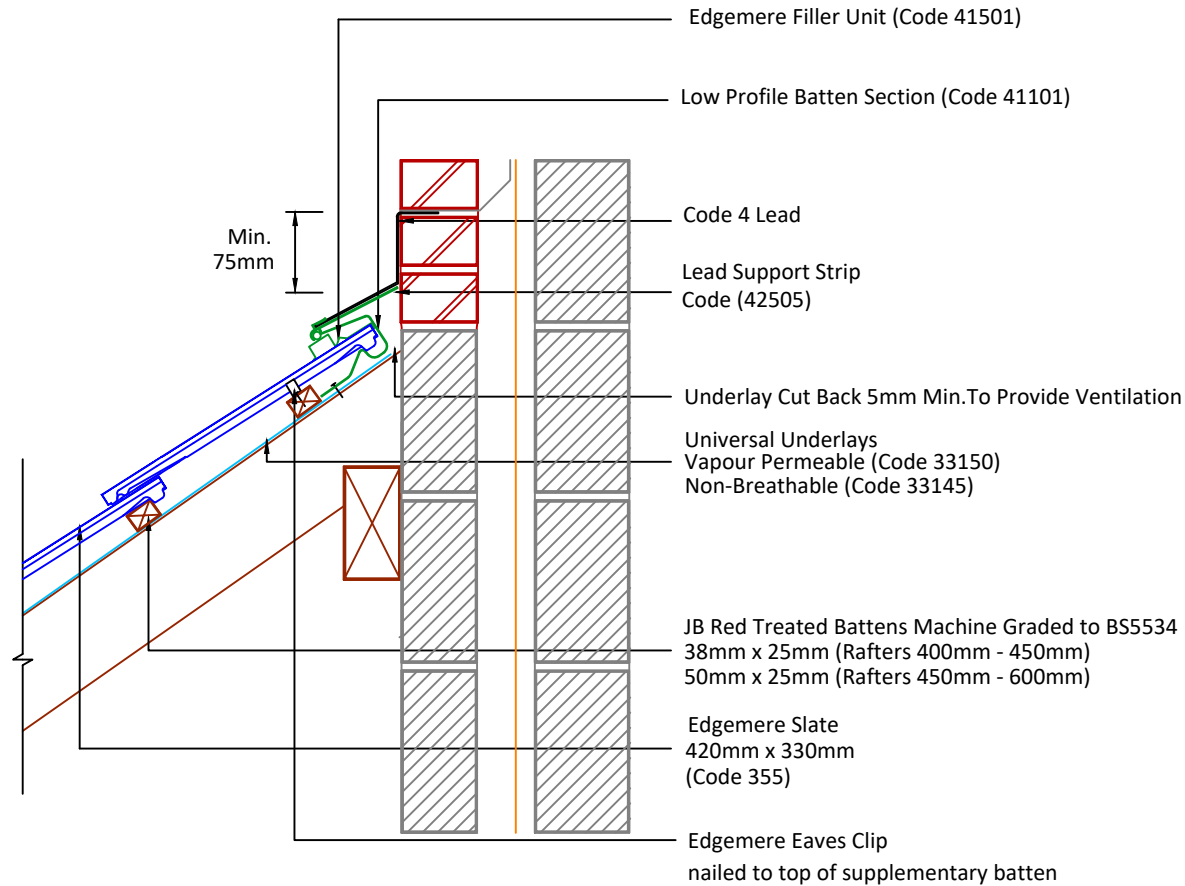

Visit marley.co.uk/technical-services for a full suite of online tools to help with your roof design, specification and fixing.

Feel free to talk to our experts at any time on 01283 722588.

Associated products & fixings

Edgemere Aluminium Nail Pack
Code 30398 (500g)

Edgemere SoloFix Tile Clips
Code 30441 (100 Pack)
Code 30431 (500 Pack)

Edgemere Eave Clip & Nail Packs
Code 30297 (100 No)

DRAWING NUMBER
67535535

DRAWING REVISION
B

DRAWING TITLE

Top Edge Ventilated Abutment

SCALE

1:10

Edgemere