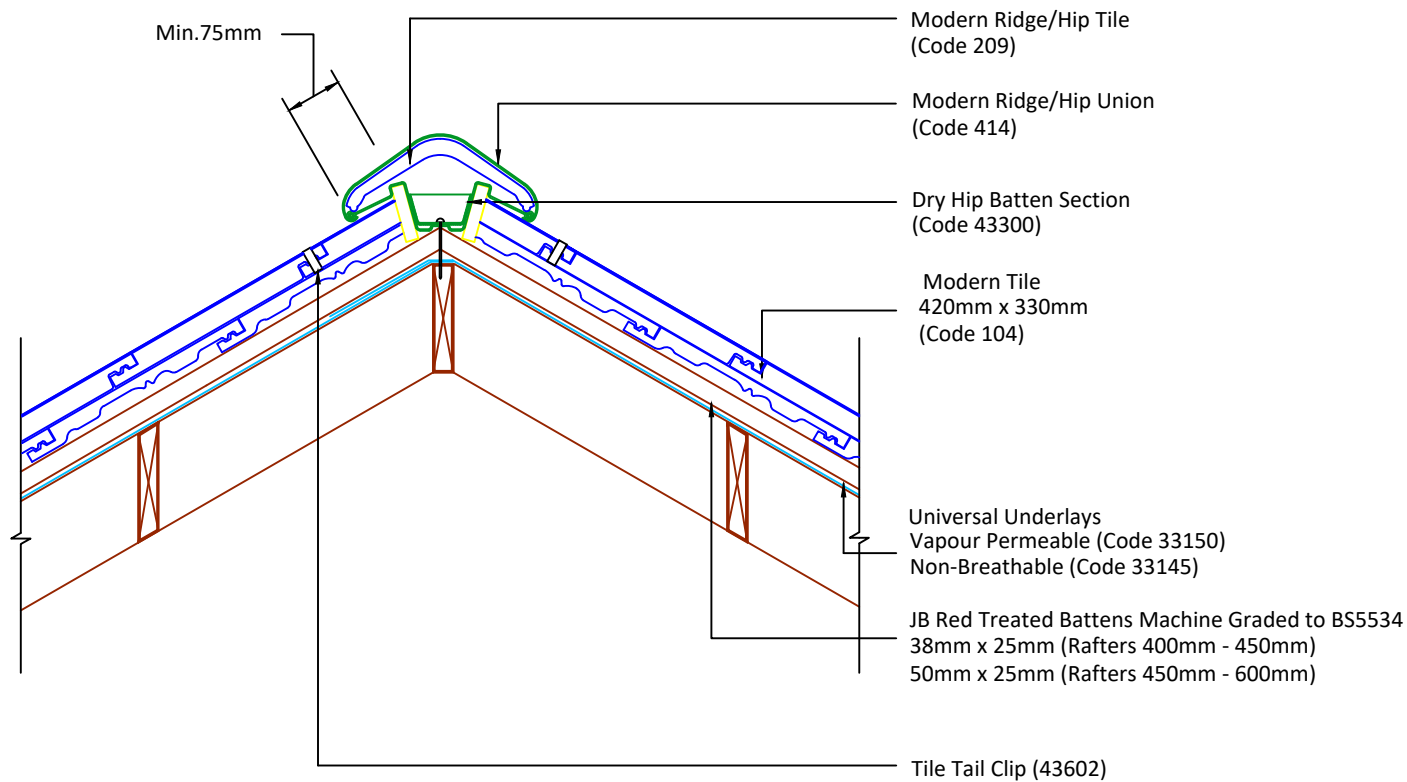

Tile head Clips  
Code 43604 (20 Pack)

Tile Tail Clips  
Code 43602 (20 Pack)

DRAWING NUMBER  
50610400

DRAWING REVISION  
B

DRAWING TITLE

Dry Hip System - Modern

SCALE

10:1