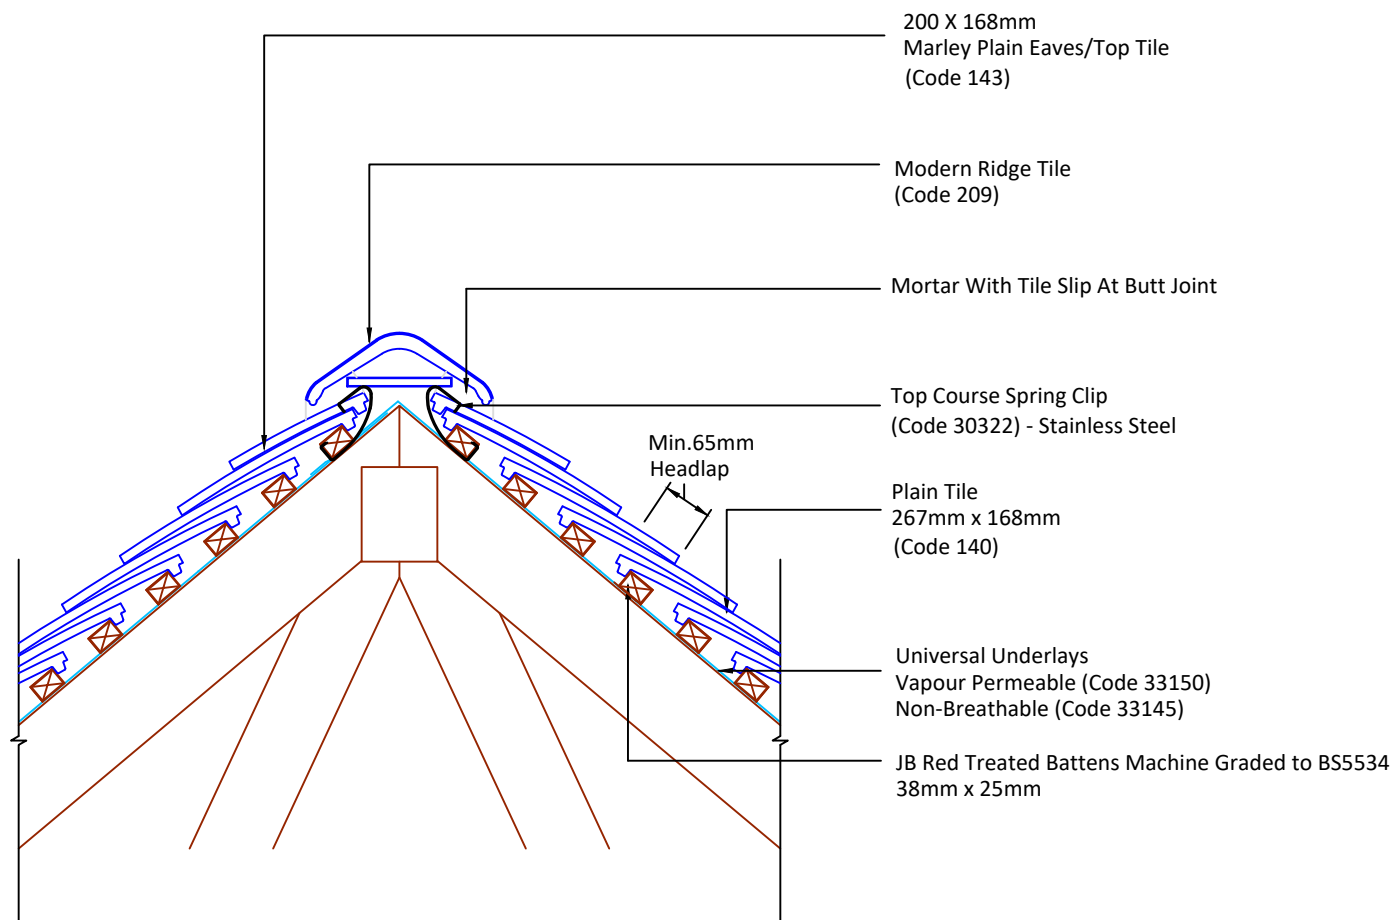

Tilefix Specrite

Estimator BIM

Visit marley.co.uk/technical-services for a full suite of online tools to help with your roof design, specification and fixing.

Feel free to talk to our experts at any time on 01283 722588.

Associated products & fixings

Plain Aluminium Nail Pack
Code 30348 (500g)

DRAWING NUMBER
74114040

DRAWING REVISION
A

DRAWING TITLE

Mortar Bedded Ridge - Modern

SCALE

1:10

Plain