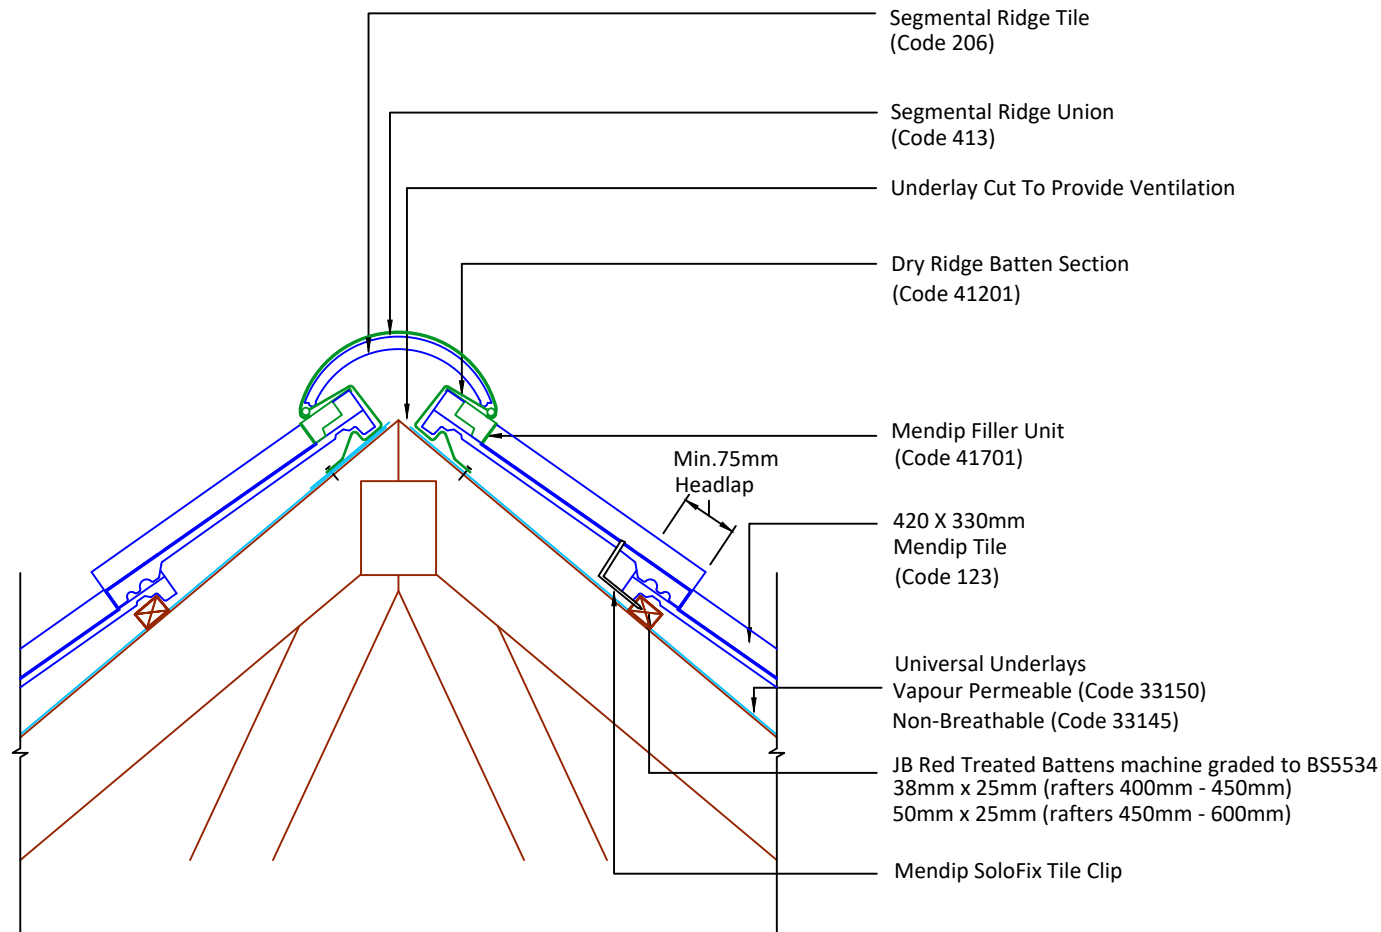

Tilefix Specrite
Estimator BIM

Visit marley.co.uk/technical-services for a full suite of online tools to help with your roof design, specification and fixing.

Feel free to talk to our experts at any time on 01283 722588.

Associated products & fixings

Mendip Aluminium Nail Pack
Code 30352 (500g)

Mendip SoloFix Tile Clips
Code 30442 (100 Pack)
Code 30432 (500 Pack)

DRAWING NUMBER
70012340

DRAWING REVISION
B

DRAWING TITLE

Dry Ventilated Ridge - Segmental

SCALE

1:10

Mendip