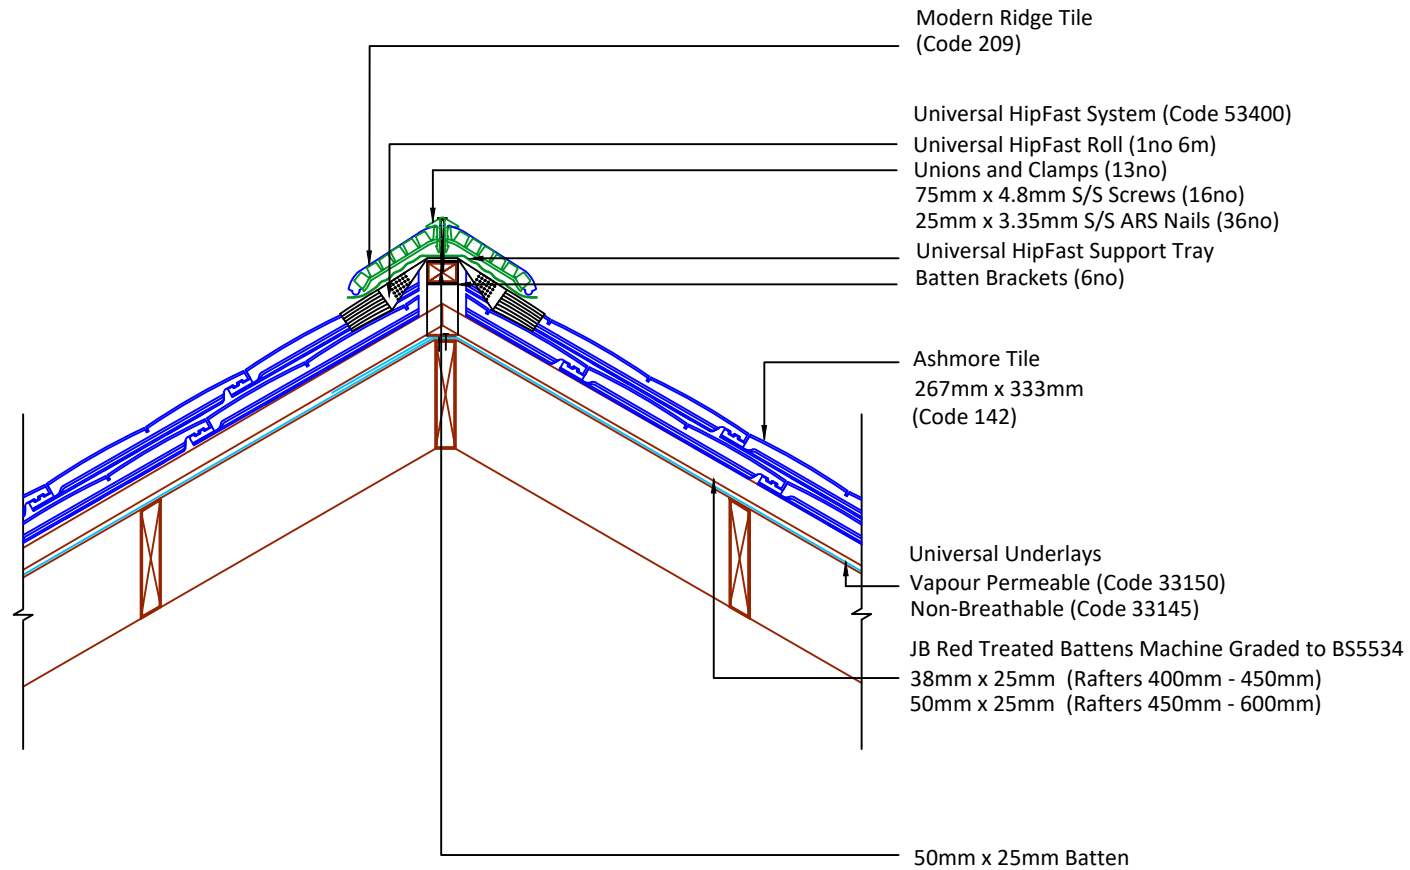

Feel free to talk to our experts at any time on 01283 722588.

Associated products & fixings  
Ashmore Aluminium Nail Pack  
Code 30398 (500g)

Tile Head Clips  
Code 43604 (Pack 20)

Tile Tail Clips  
Code 43602 (20 Pack)

DRAWING NUMBER  
51014200

DRAWING REVISION  
B

DRAWING TITLE

HipFast Dry Hip - Modern

SCALE

1:10

Ashmore