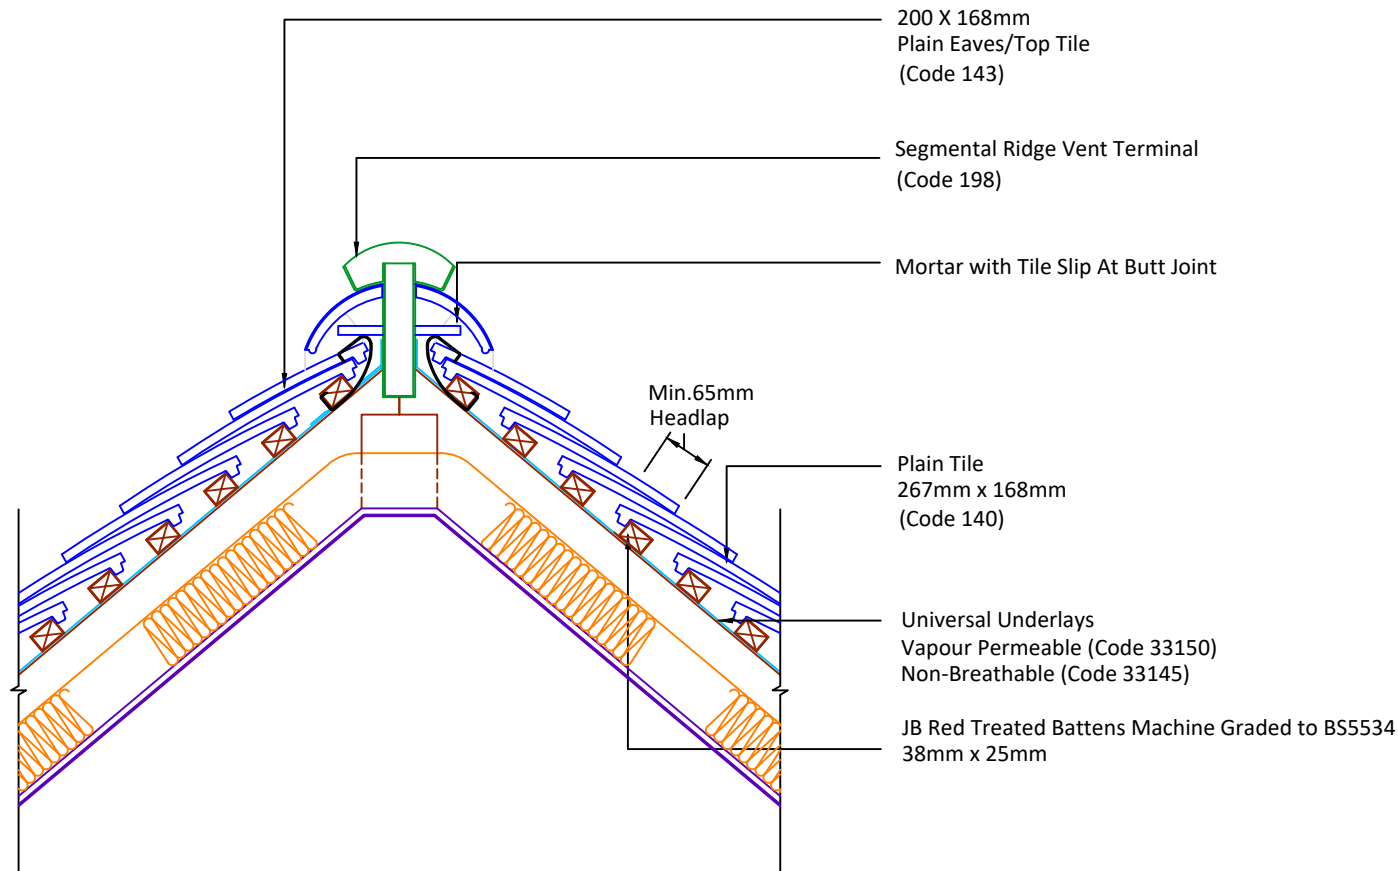

Tilefix Specrite

Estimator BIM

Visit marley.co.uk/technical-services for a full suite of online tools to help with your roof design, specification and fixing.

Feel free to talk to our experts at any time on 01283 722588.

Associated products & fixings

Plain Aluminium Nail Pack
Code 30348 (500g)

DRAWING NUMBER
86114040

DRAWING REVISION
A

DRAWING TITLE

Mortar Bedded Ridge Terminals - Warm Roof Ventilation

SCALE

1:10

Plain