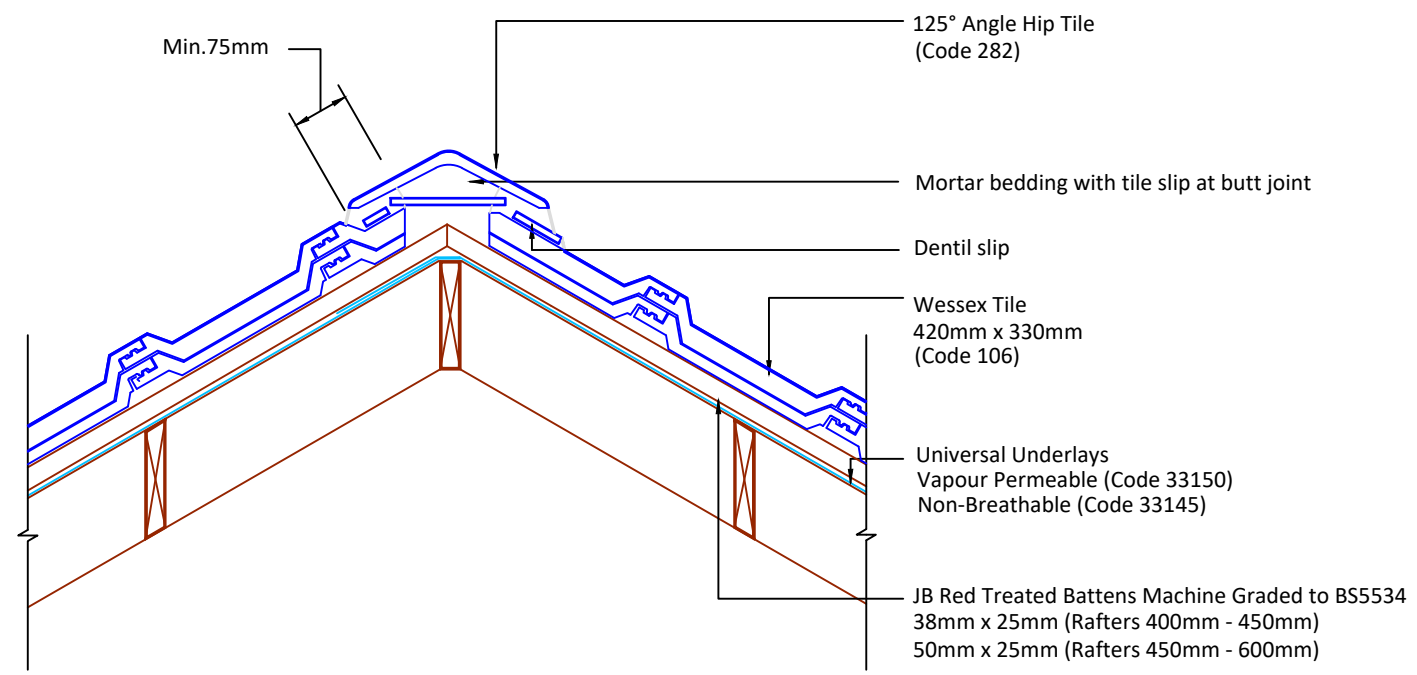

▲ Tilefix ▲ Specrite

▲ Estimator ▲ BIM

Visit marley.co.uk/technical-services for a full suite of online tools to help with your roof design, specification and fixing.

Feel free to talk to our experts at any time on 01283 722588.

Associated products & fixings
Wessex SoloFix Tile Clips
Code 30442 (100 Pack)
Code 30432 (500 Pack)

DRAWING NUMBER
55810600

DRAWING REVISION
A

DRAWING TITLE
Mortar Bedded Hip - 125 DEGREE Angle

SCALE
1:10