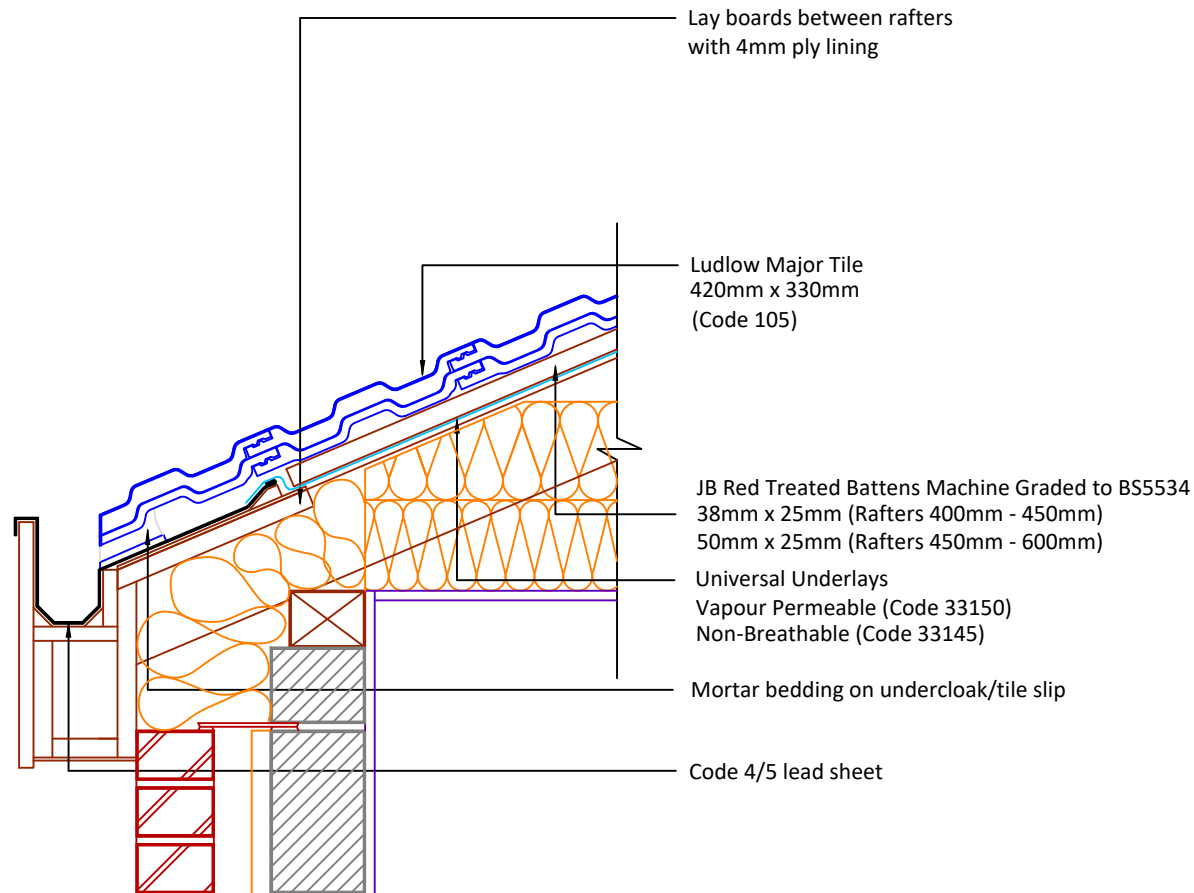

Tilefix Specrite
Estimator BIM

Visit marley.co.uk/technical-services for a full suite of online tools to help with your roof design, specification and fixing.

Feel free to talk to our experts at any time on 01283 722588.

Associated products & fixings

Ludlow Major Aluminium Nail Pack
Code 30371 (500g)

Ludlow Major SoloFix Tile Clips
Code 30440 (100 Pack)
Code 30430 (500 Pack)

Ludlow Major Eave Clip & Nail Packs
Code 30277 (100 No)

Continuous Rafter Roll (2x6m)
(purchased separately)
(Code 46323)

DRAWING NUMBER
37510500

DRAWING REVISION
A

DRAWING TITLE

Unventilated Raking Eaves LH

SCALE

1:10

Ludlow
Major