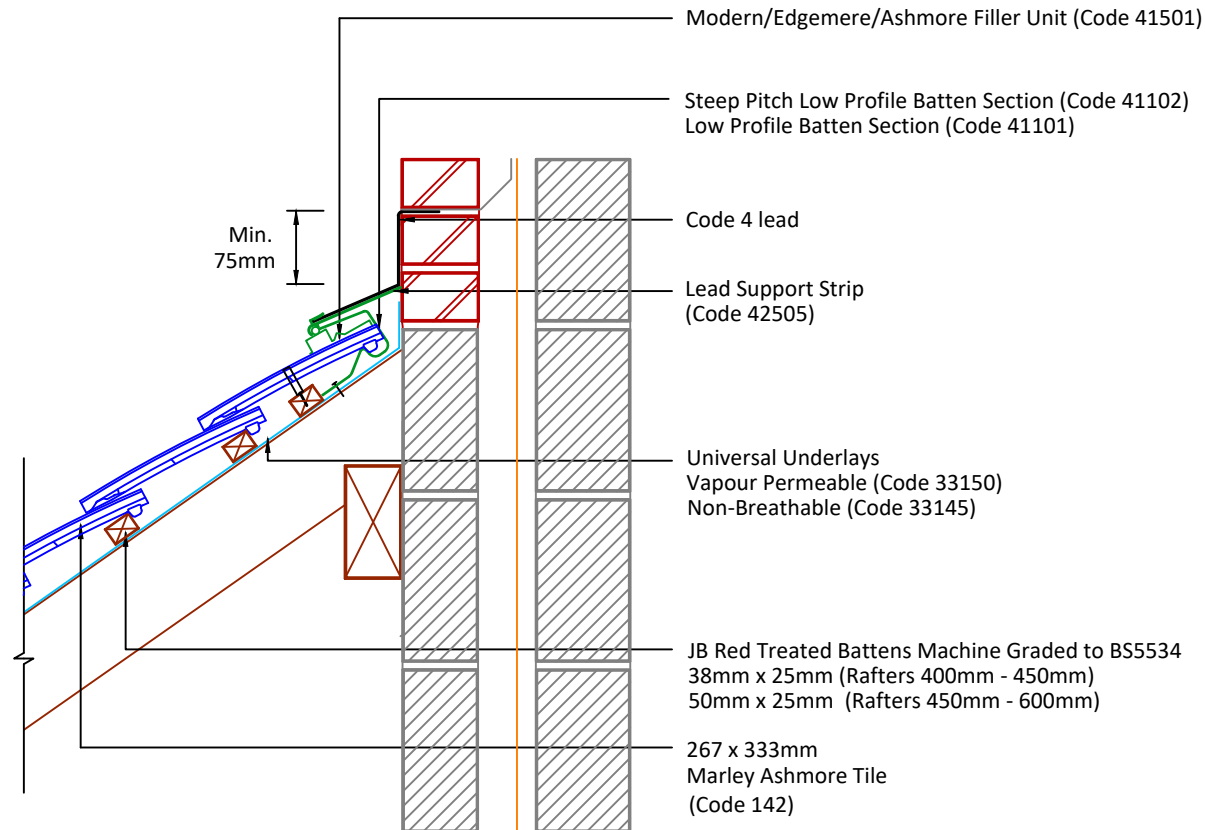

Feel free to talk to our experts at any time on 01283 722588.

Associated products & fixings

Ashmore Aluminium Nail Pack  
Code 30398 (500g)

Ashmore SoloClip  
Code 30141 (250 Pack)

Ashmore Eave Clip & Nail Packs  
Code 30297 (100 No)

DRAWING NUMBER  
67614235

DRAWING REVISION  
B

DRAWING TITLE

Top Edge Unventilated Abutment

SCALE

1:10

Ashmore