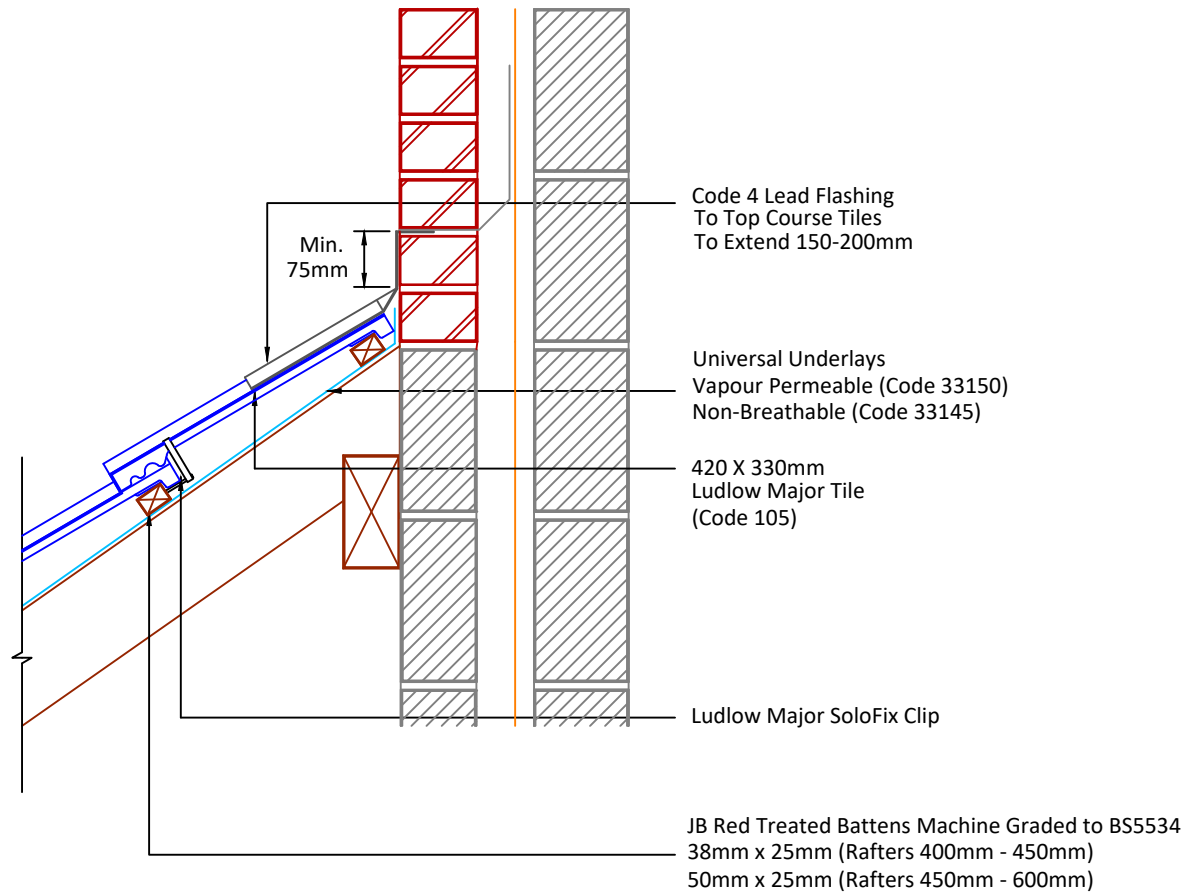

Tilefix Specrite
Estimator BIM

Visit marley.co.uk/technical-services for a full suite of online tools to help with your roof design, specification and fixing.

Feel free to talk to our experts at any time on 01283 722588.

Associated products & fixings

Ludlow Major Aluminium Nail Pack
Code 30371 (500g)

Ludlow Major SoloFix Tile Clips
Code 30440 (100 Pack)
Code 30430 (500 Pack)

Ludlow Major Eave Clip & Nail Packs
Code 30277 (100 No)

DRAWING NUMBER
67010535

DRAWING REVISION
A

DRAWING TITLE

Top Edge Abutment - Lead Flashing

SCALE

1:10

Ludlow
Major