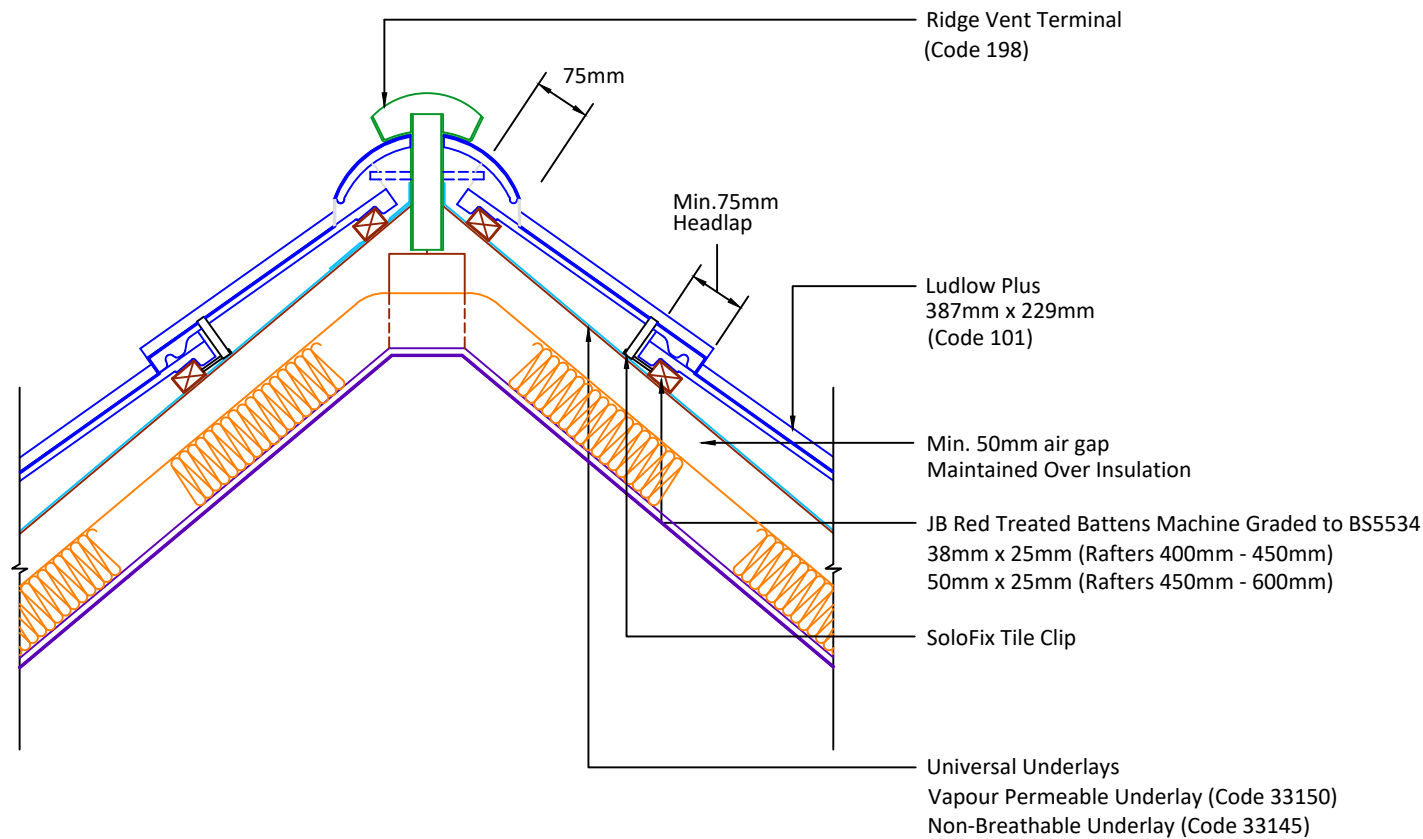

▲ Tilefix ▲ Specrite

▲ Estimator ▲ BIM

Visit marley.co.uk/technical-services for a full suite of online tools to help with your roof design, specification and fixing.

Feel free to talk to our experts at any time on 01283 722588.

Associated products & fixings

Ludlow Plus Aluminium Nail Pack
Code 30350 (500g)

Ludlow Plus SoloFix Tile Clips
Code 30440 (100 Pack)
Code 30430 (500 Pack)

DRAWING NUMBER

86110140

DRAWING REVISION

A

DRAWING TITLE

Warm Roof Ventilation - Mortar Bedded

SCALE

1:10

Ludlow Plus