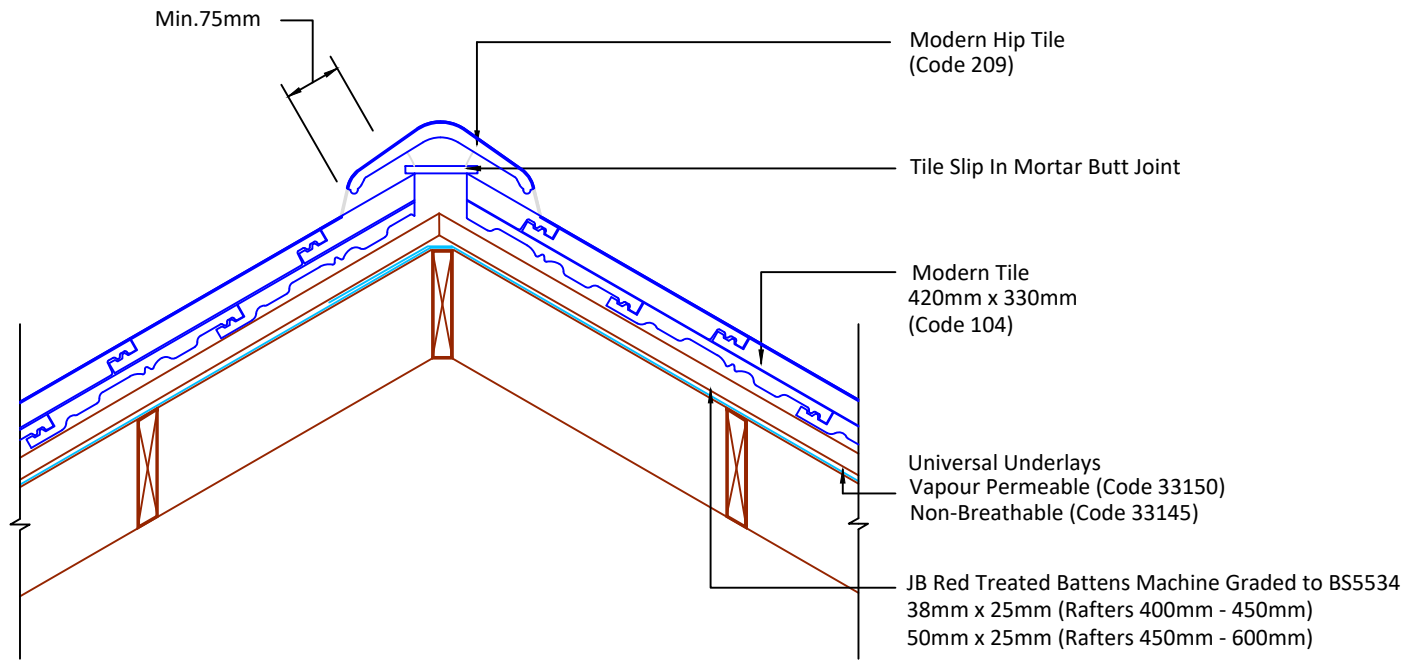

▲ Tilefix ▲ Specrite
▲ Estimator ▲ BIM

Visit marley.co.uk/technical-services
for a full suite of online tools to help with your
roof design, specification and fixing.

Feel free to talk to our experts at any time on
01283 722588.

Associated products & fixings
Modern Aluminium Nail Pack
Code 30350 (500g)

Modern SoloFix Tile Clips
Code 30440 (100 Pack)
Code 30430 (500 Pack)

DRAWING NUMBER
55110400

DRAWING REVISION
A

DRAWING TITLE

Mortar Bedded Hip - Modern

SCALE

1:10

Modern