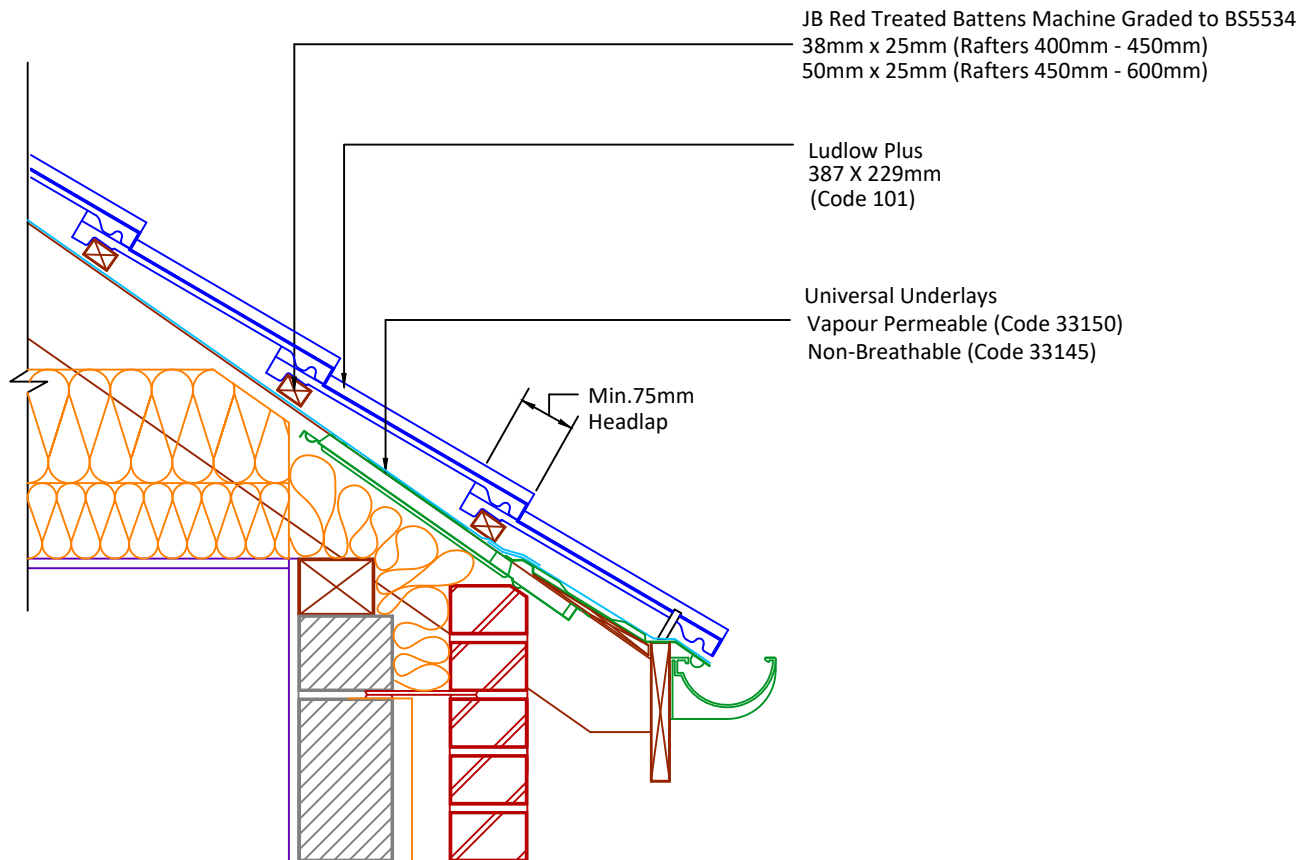

Continuous Rafter Roll (2x6 metre)  
(Available for purchase separately)  
Code 46323

DRAWING NUMBER  
35910135

DRAWING REVISION  
A

DRAWING TITLE

10mm Open Ventilated Eaves

SCALE

1:10

Ludlow  
Plus