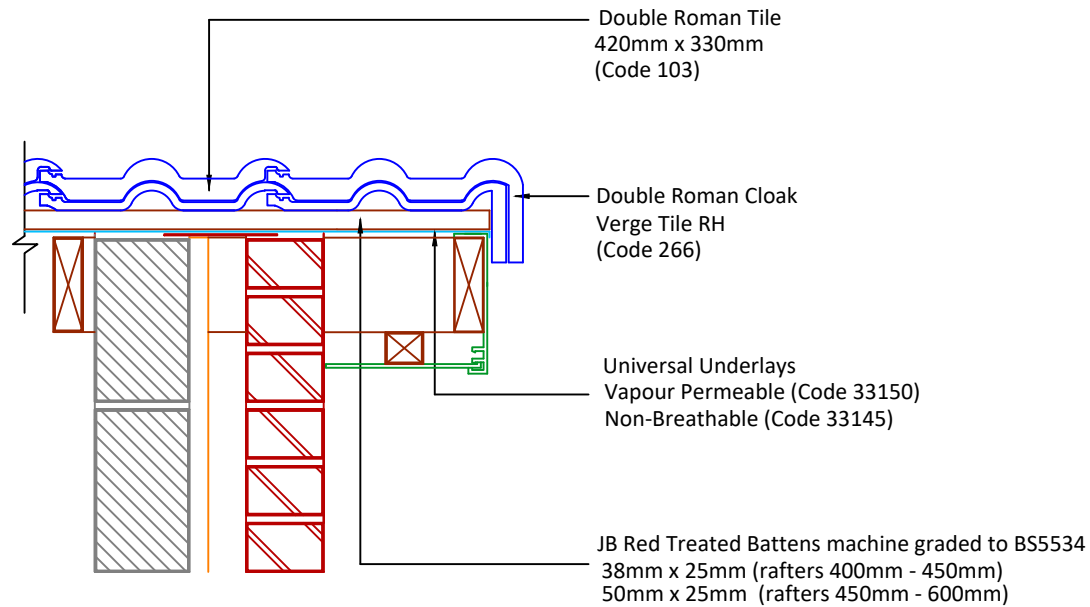

▲ Tilefix ▲ Specrite

▲ Estimator ▲ BIM

Visit marley.co.uk/technical-services for a full suite of online tools to help with your roof design, specification and fixing.

Feel free to talk to our experts at any time on 01283 722588.

Associated products & fixings

DRAWING NUMBER

43410300

DRAWING REVISION

A

DRAWING TITLE

Cloak Verge to Bargeboard - RH

SCALE

1:10

Double
Roman