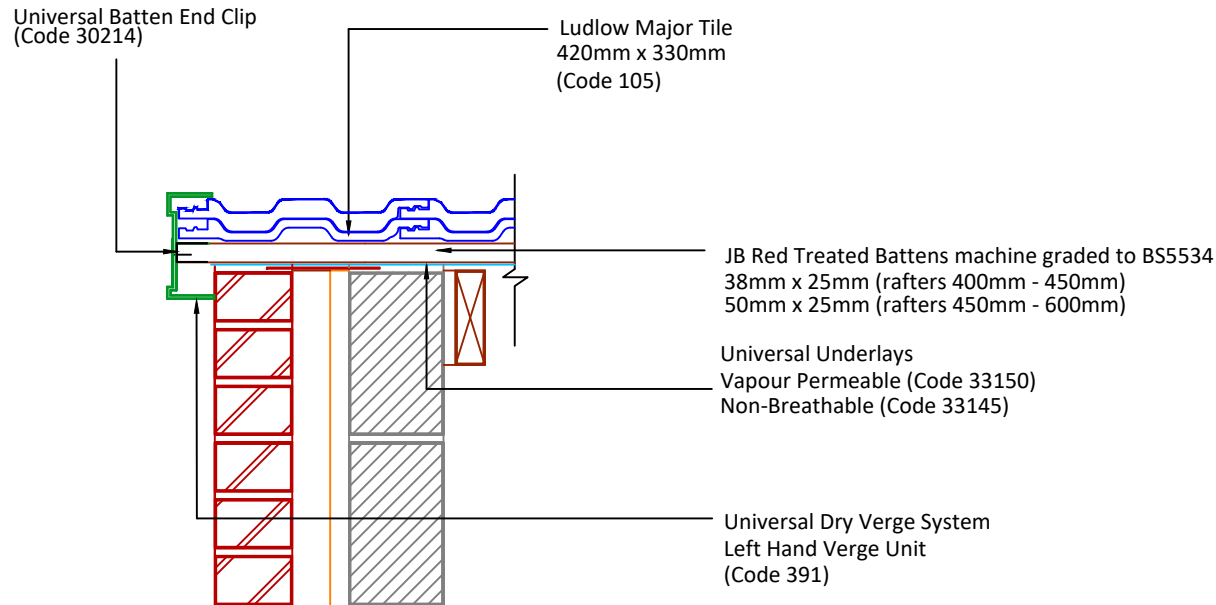

Feel free to talk to our experts at any time on 01283 722588.

Associated products & fixings

Ludlow Major Aluminium Nail Pack  
Code 30371 (500g)

Ludlow Major SoloFix Tile Clips  
Code 30440 (100 Pack)  
Code 30430 (500 Pack)

Universal Batten End Clips  
Code 30214 (Pack 56)

Universal Dry Verge Starter Kit  
Code 53931

DRAWING NUMBER  
41310500

DRAWING REVISION  
B

DRAWING TITLE

Universal Dry Verge to Brickwork LH

SCALE

1:10