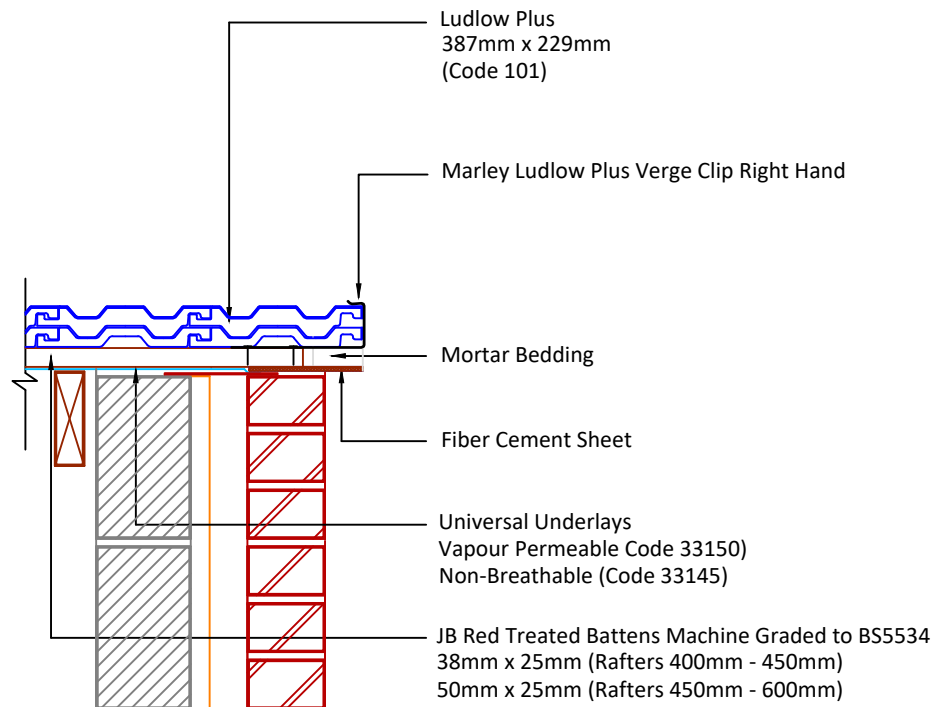

Tilefix Specrite

Estimator BIM

Visit marley.co.uk/technical-services for a full suite of online tools to help with your roof design, specification and fixing.

Feel free to talk to our experts at any time on 01283 722588.

Associated products & fixings

Ludlow Plus Aluminium Nail Pack
Code 30350 (500g)

Ludlow Plus SoloFix Tile Clips
Code 30440 (100 Pack)
Code 30430 (500 Pack)

Ludlow Plus Verge Clip & Nail Pack
Code 30290 (50 Pack)

DRAWING NUMBER
44610100

DRAWING REVISION
A

DRAWING TITLE

Mortar Bedded Verge with Bedded Fibre Cement Undercloak RH

SCALE

1:10

Ludlow
Plus