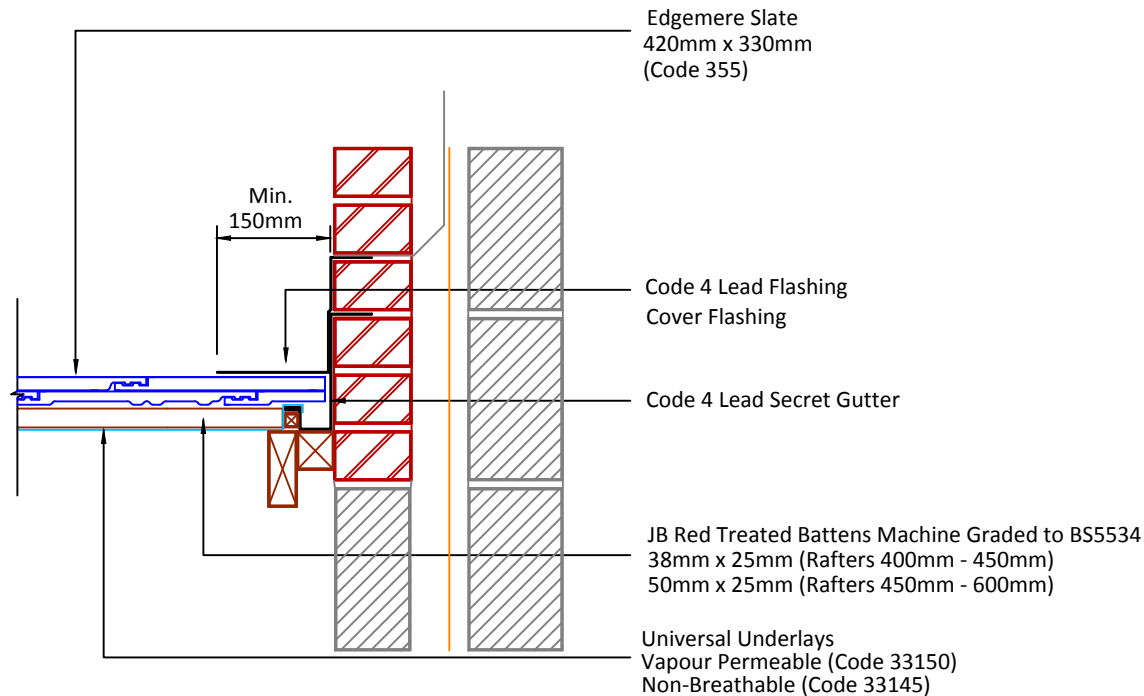

▲ Tilefix    ▲ Specrite

▲ Estimator    ▲ BIM

Visit [marley.co.uk/technical-services](http://marley.co.uk/technical-services) for a full suite of online tools to help with your roof design, specification and fixing.

Feel free to talk to our experts at any time on 01283 722588.

Associated products & fixings

Edgemere Aluminium Nail Pack  
Code 30398 (500g)

Edgemere SoloFix Tile Clips  
Code 30441 (100 Pack)  
Code 30431 (500 Pack)

Edgemere Slate  
420mm x 330mm  
(Code 355)

Min.  
150mm

Code 4 Lead Flashing  
Cover Flashing

Code 4 Lead Secret Gutter

JB Red Treated Battens Machine Graded to BS5534  
38mm x 25mm (Rafters 400mm - 450mm)  
50mm x 25mm (Rafters 450mm - 600mm)

Universal Underlays  
Vapour Permeable (Code 33150)  
Non-Breathable (Code 33145)

DRAWING NUMBER  
66135500

DRAWING TITLE

Step and Cover Flashing with Secret Gutter

SCALE

1:10

DRAWING REVISION  
A

Edgemere