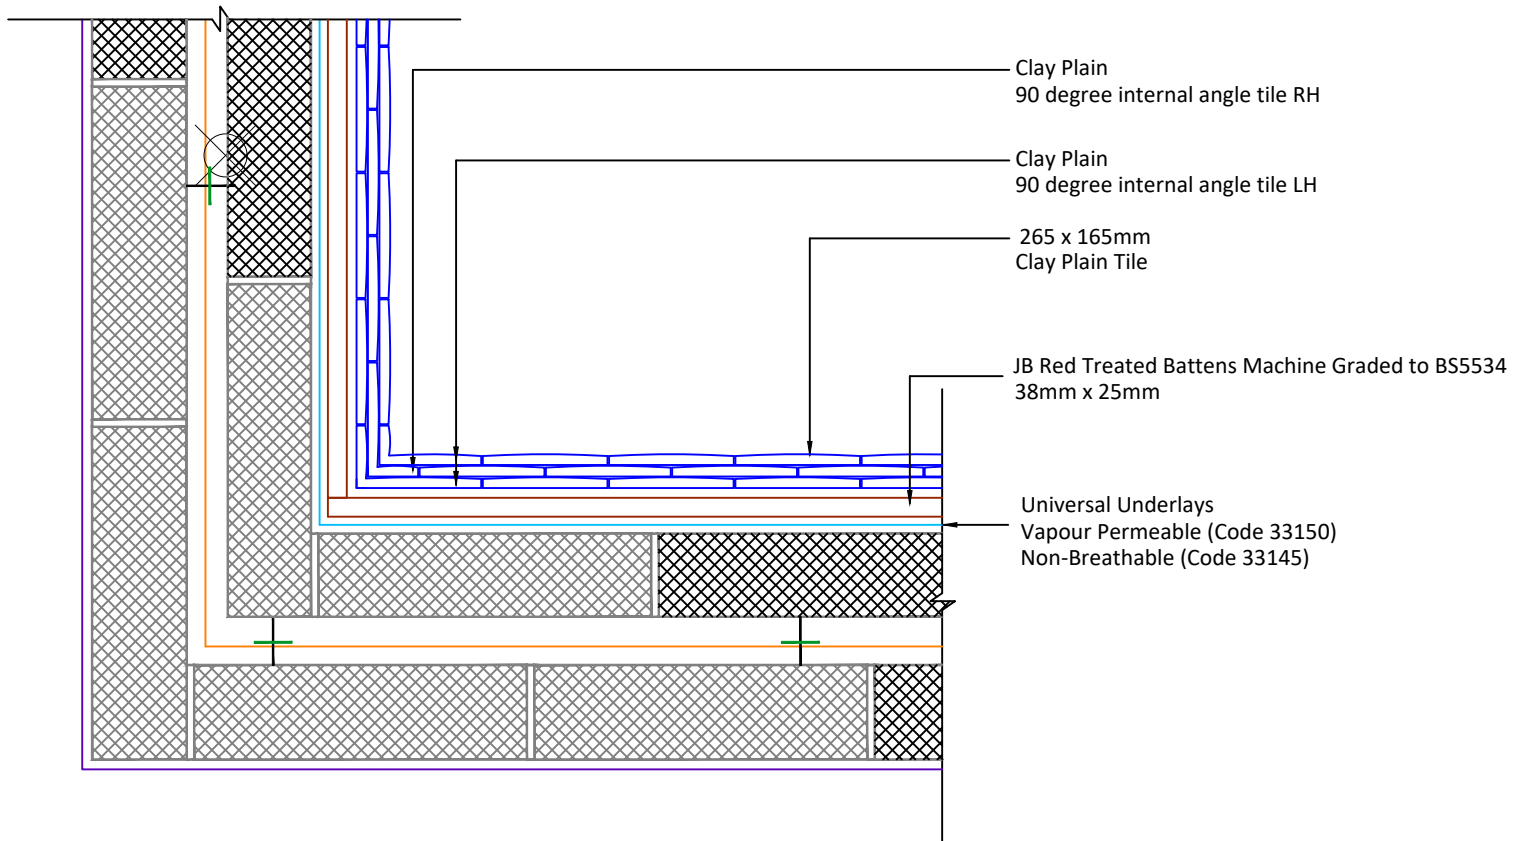

Feel free to talk to our experts at any time on  
01283 722588.

Associated products & fixings

DRAWING NUMBER

940CPT00

DRAWING REVISION

A

DRAWING TITLE

Internal Angle with Angle Tiles

SCALE

1:10

Clay Plain