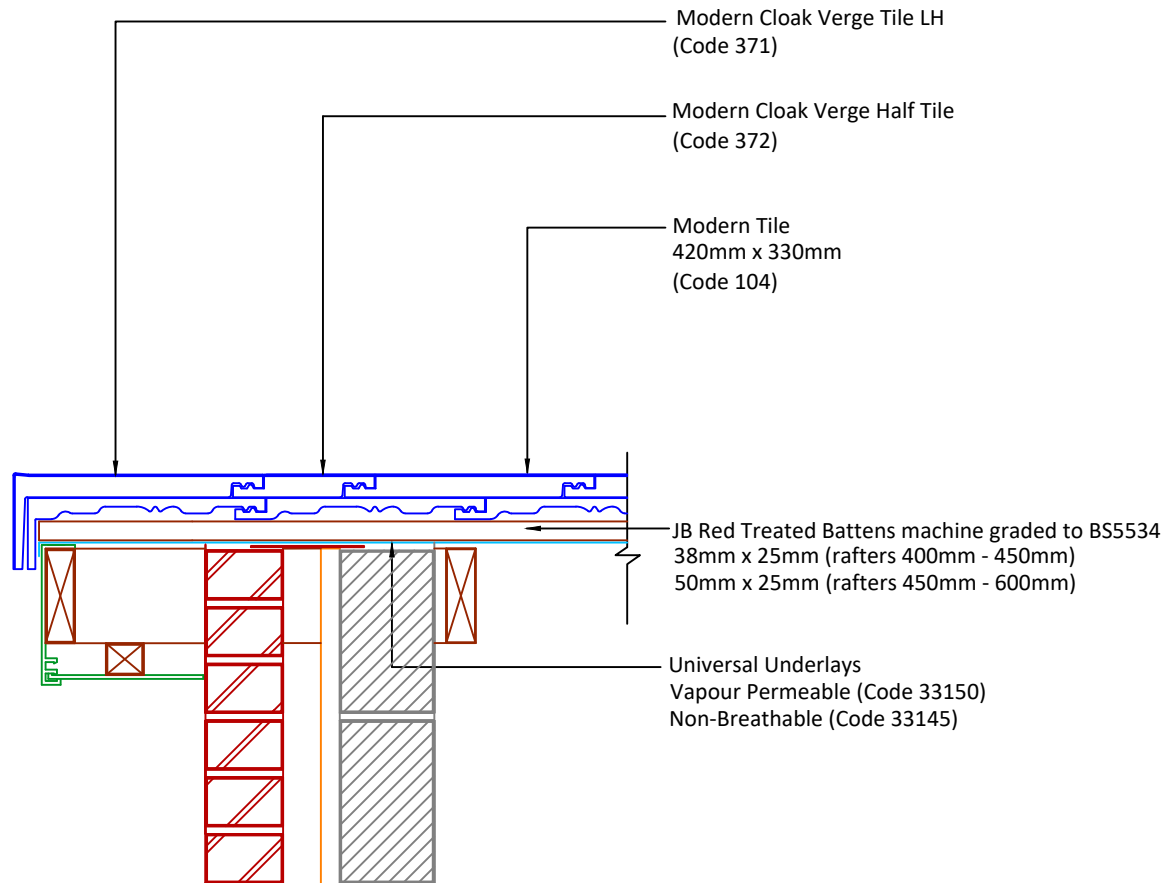

Feel free to talk to our experts at any time on  
01283 722588.

Associated products & fixings  
Modern Aluminium Nails  
Code 30350 (500g)

Modern Cloak Verge Half Tile  
Code 372

Modern Cloak Verge Fixing Kit  
Code 53730

DRAWING NUMBER  
43310400

DRAWING REVISION  
B

DRAWING TITLE

Cloak Verge to Bargeboard - LH

SCALE

1:10

Modern