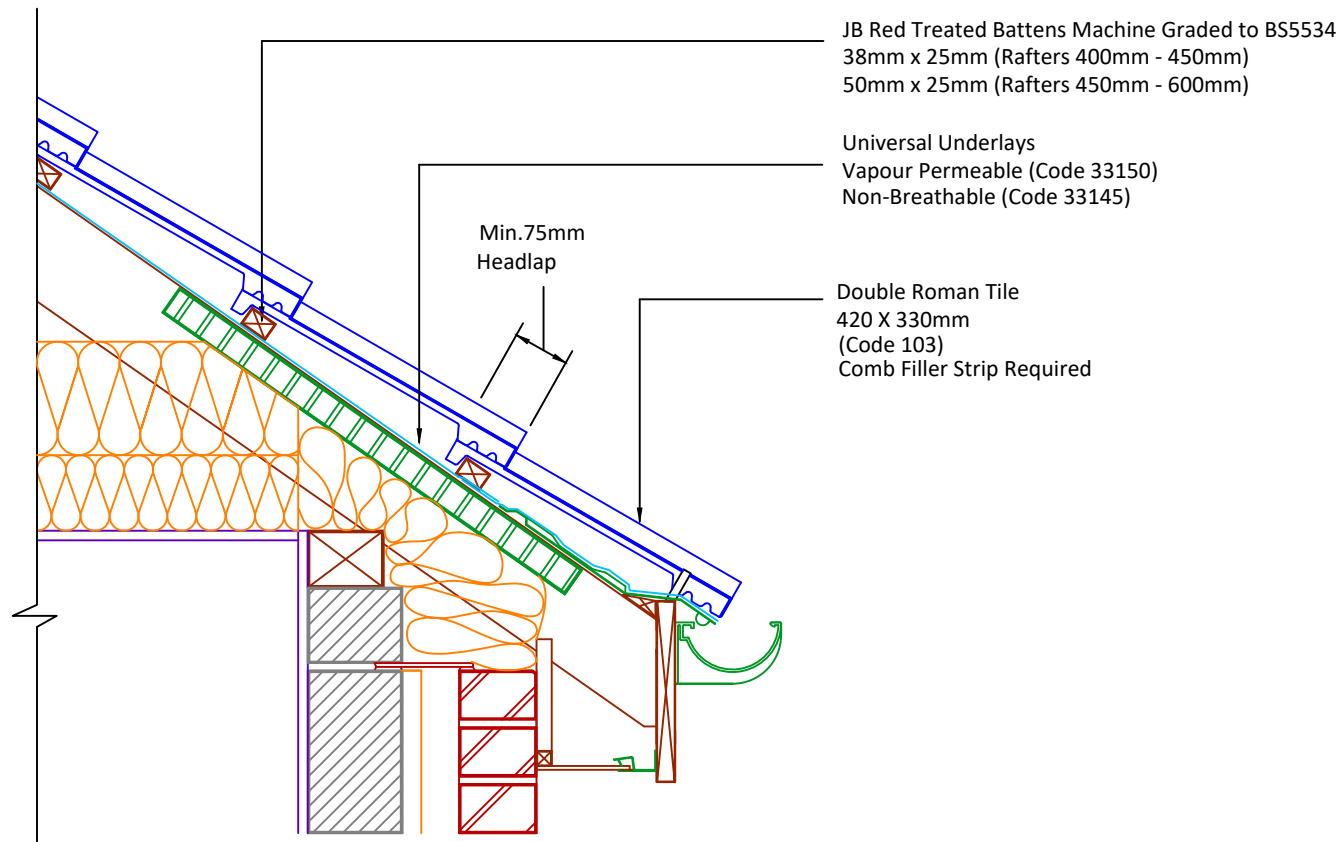

Feel free to talk to our experts at any time on 01283 722588.

Associated products & fixings

Double Roman Aluminium Nail Pack  
Code 30351 (500g)

Double Roman SoloFix Tile Clips  
Code 30443 (100 Pack)  
Code 30433 (500 Pack)

Double Roman Eave Clip & Nail Packs  
Code 30275 (100 No)

Continuous Rafter Roll (2x6 metre)  
(Available for purchase separately)  
Code 46323

DRAWING NUMBER  
35810335

DRAWING REVISION  
A

DRAWING TITLE

Soffit Ventilated Eaves 10mm - Cold Roof

SCALE

1:10

Double  
Roman