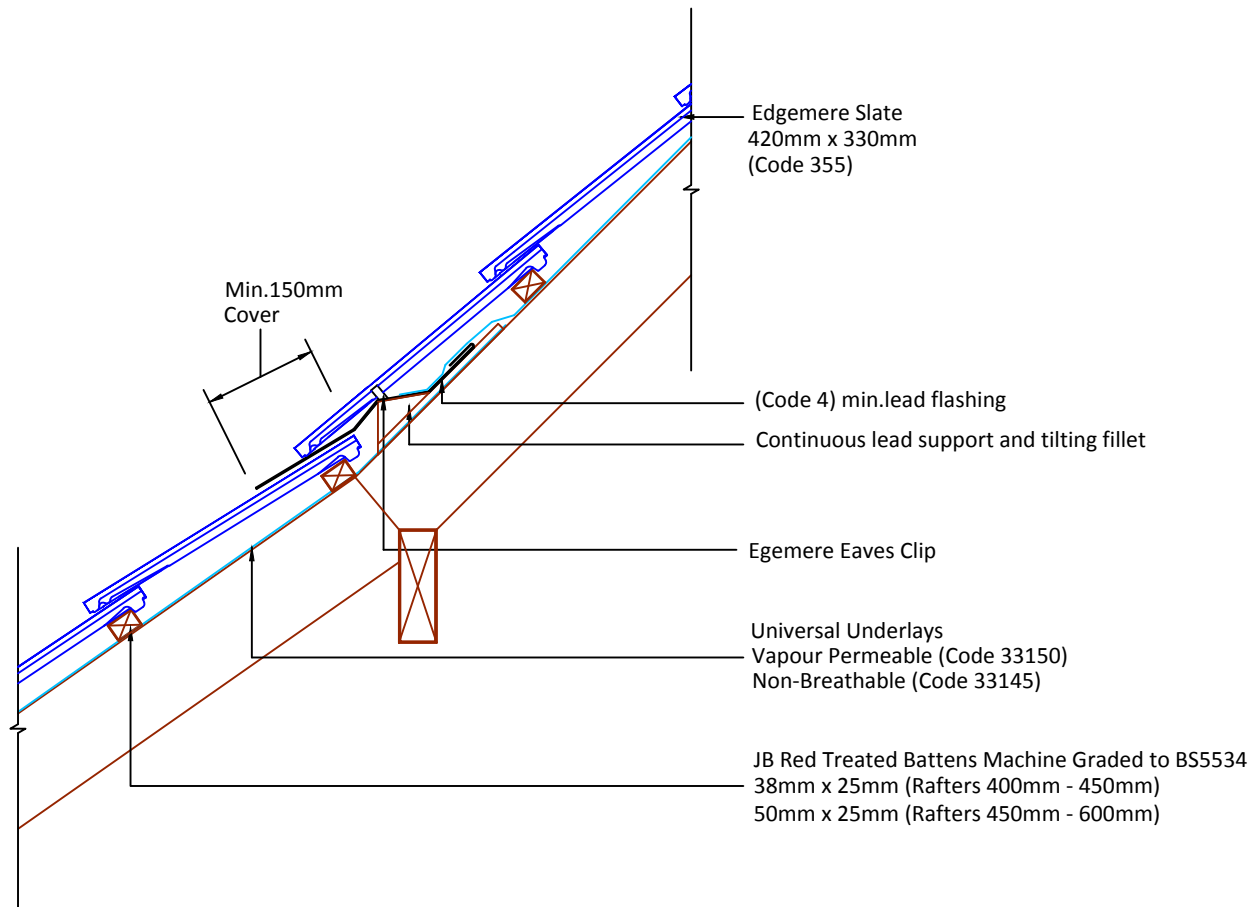

▲ Tilefix ▲ Specrite

▲ Estimator ▲ BIM

Visit marley.co.uk/technical-services for a full suite of online tools to help with your roof design, specification and fixing.

Feel free to talk to our experts at any time on 01283 722588.

Associated products & fixings

Edgemere Aluminium Nail Pack
Code 30398 (500g)

Edgemere SoloFix Tile Clips
Code 30441 (100 Pack)
Code 30431 (500 Pack)

Edgemere RH Verge Clip &
Nail Pack
Code 30263 (50 Pack)

Edgemere LH Verge Clip &
Nail Pack
Code 30263 (50 Pack)

DRAWING NUMBER
80535535

DRAWING REVISION
A

DRAWING TITLE

Sprocket - Tiling Above Change of Pitch

SCALE

1:10

Edgemere