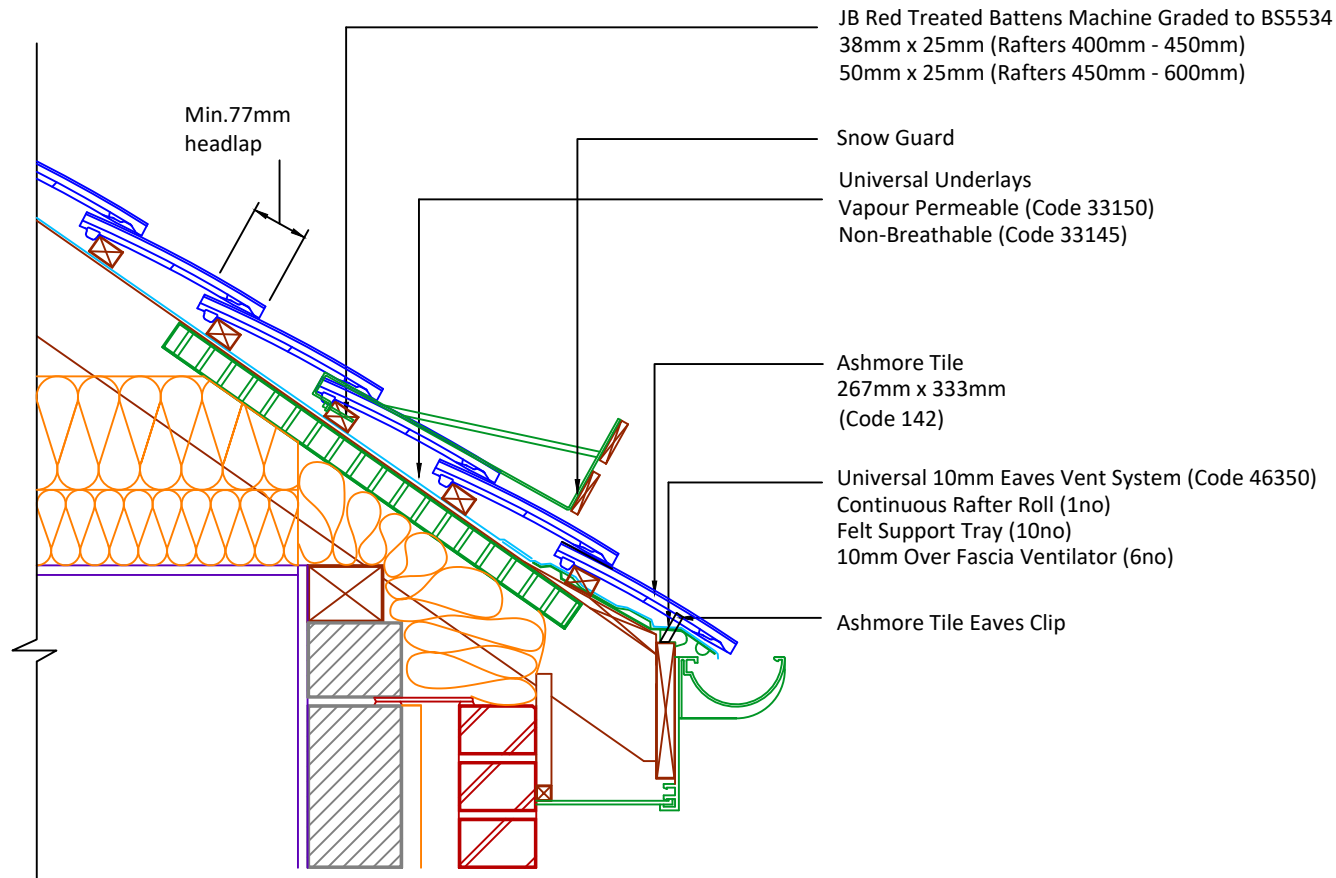

▲ Tilefix ▲ Specrite
▲ Estimator ▲ BIM

Visit marley.co.uk/technical-services for a full suite of online tools to help with your roof design, specification and fixing.

Feel free to talk to our experts at any time on 01283 722588.

Associated products & fixings

Ashmore Aluminium Nail Pack
Code 30398 (500g)

Ashmore Stainless Steel Tile Clip
Code 30130 (100 Pack)

DRAWING NUMBER
87014235

DRAWING REVISION
A

DRAWING TITLE

Snow Guards

SCALE