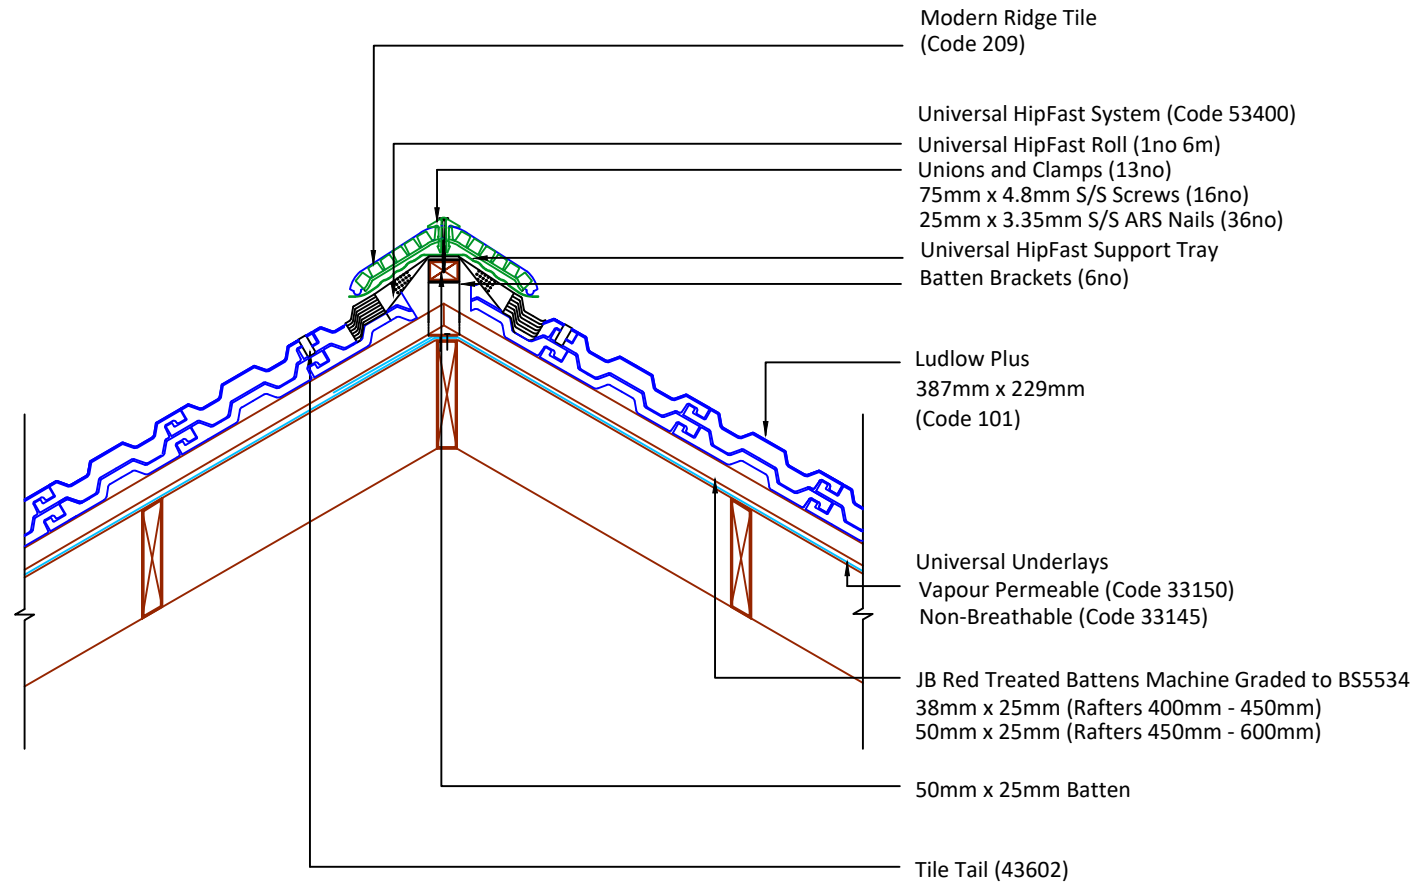

Associated products & fixings

Ludlow Plus Aluminium Nail Pack  
Code 30350 (500g)

Ludlow Plus SoloFix Tile Clips  
Code 30440 (100 Pack)  
Code 30430 (500 Pack)

Tile Head Clips  
Code 43604 (20 Pack)

Tile Tail Clips  
Code 43602 (20 Pack)

DRAWING NUMBER  
51010100

DRAWING REVISION  
B

DRAWING TITLE

HipFast Dry Hip - Modern

SCALE

1:10

Ludlow Plus