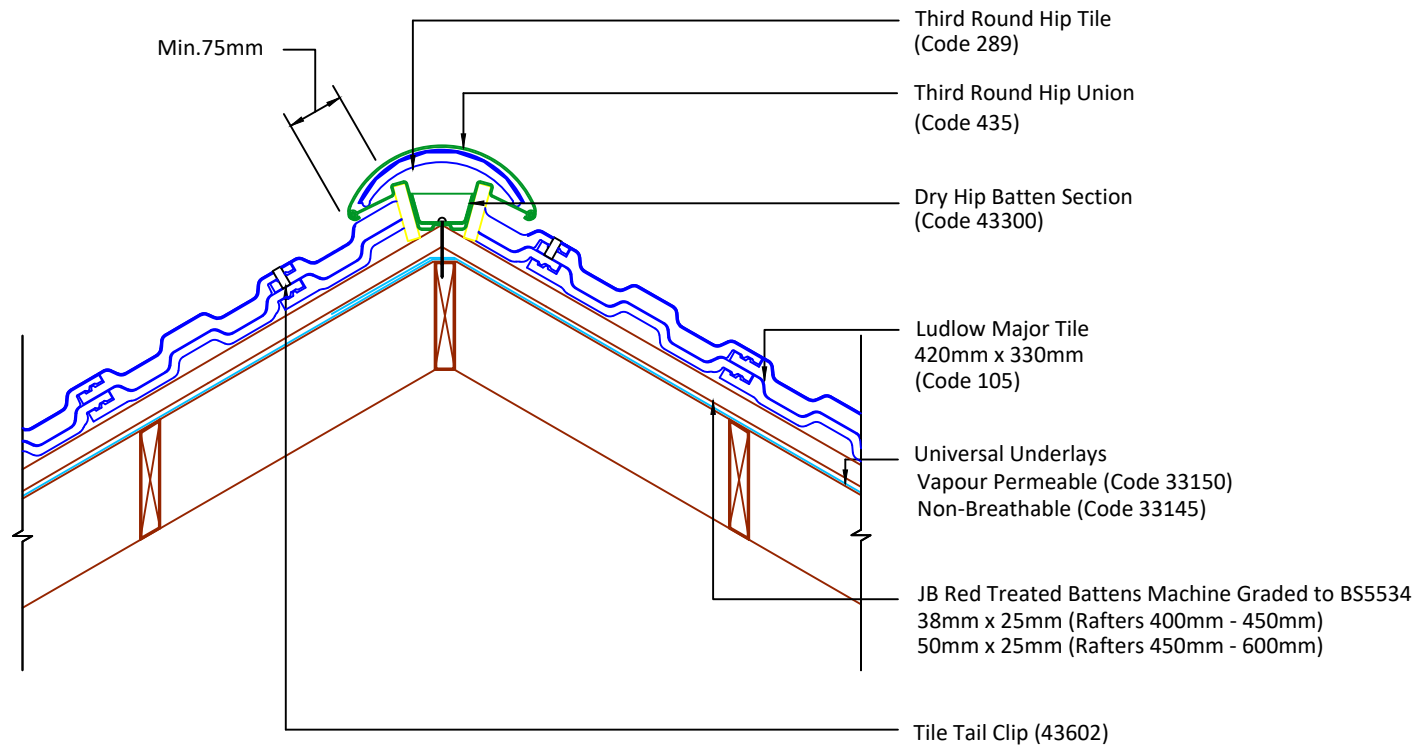

Tilefix Specrite
Estimator BIM

Visit marley.co.uk/technical-services for a full suite of online tools to help with your roof design, specification and fixing.

Feel free to talk to our experts at any time on 01283 722588.

Associated products & fixings

Ludlow Major Aluminium Nail Pack
Code 30371 (500g)

Ludlow Major SoloFix Tile Clips
Code 30440 (100 Pack)
Code 30430 (500 Pack)

Tile Head Clips
Code 43604 (20 Pack)

Tile Tail clips
Code 43602 (Pack 20)

DRAWING NUMBER
50710500

DRAWING REVISION
B

DRAWING TITLE

Dry Hip System - Third Round

SCALE

1:10

Ludlow Major