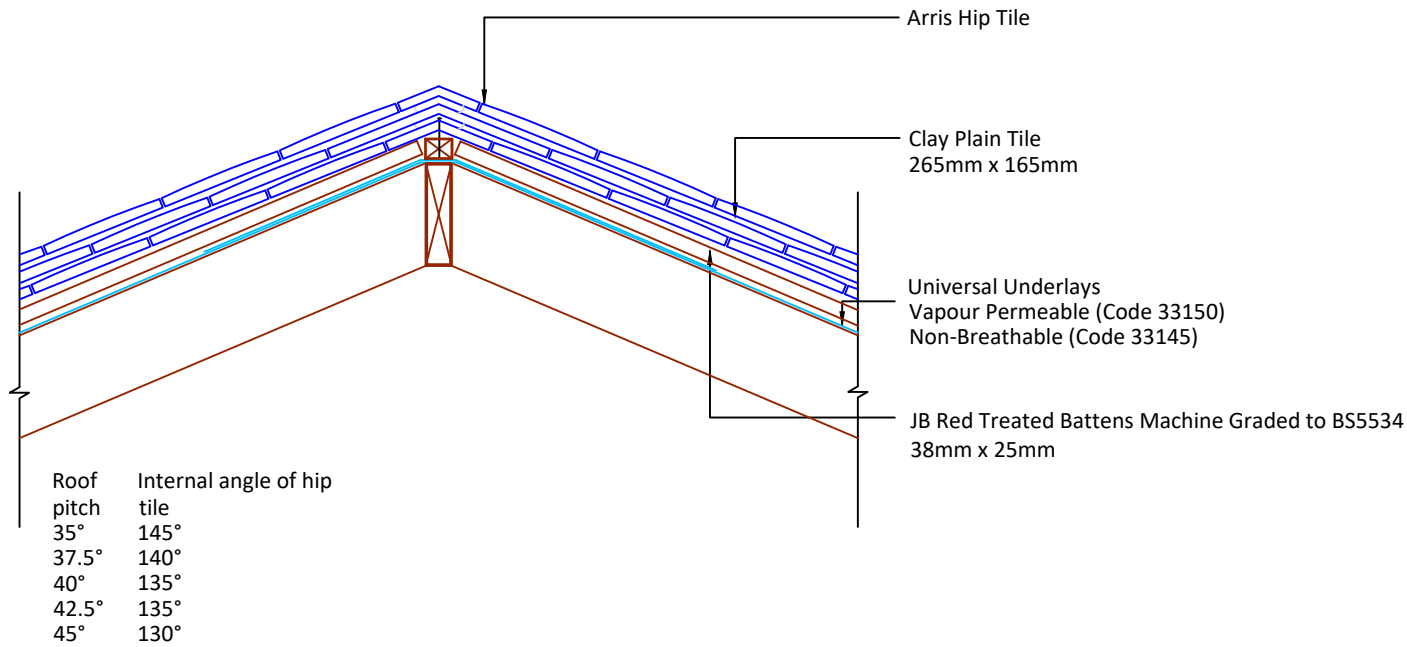

Feel free to talk to our experts at any time on 01283 722588.

Associated products & fixings

DRAWING NUMBER

585CPT00

DRAWING REVISION

A

DRAWING TITLE

Arris Hip - 35°-45°

SCALE

1:10

Clay Plain